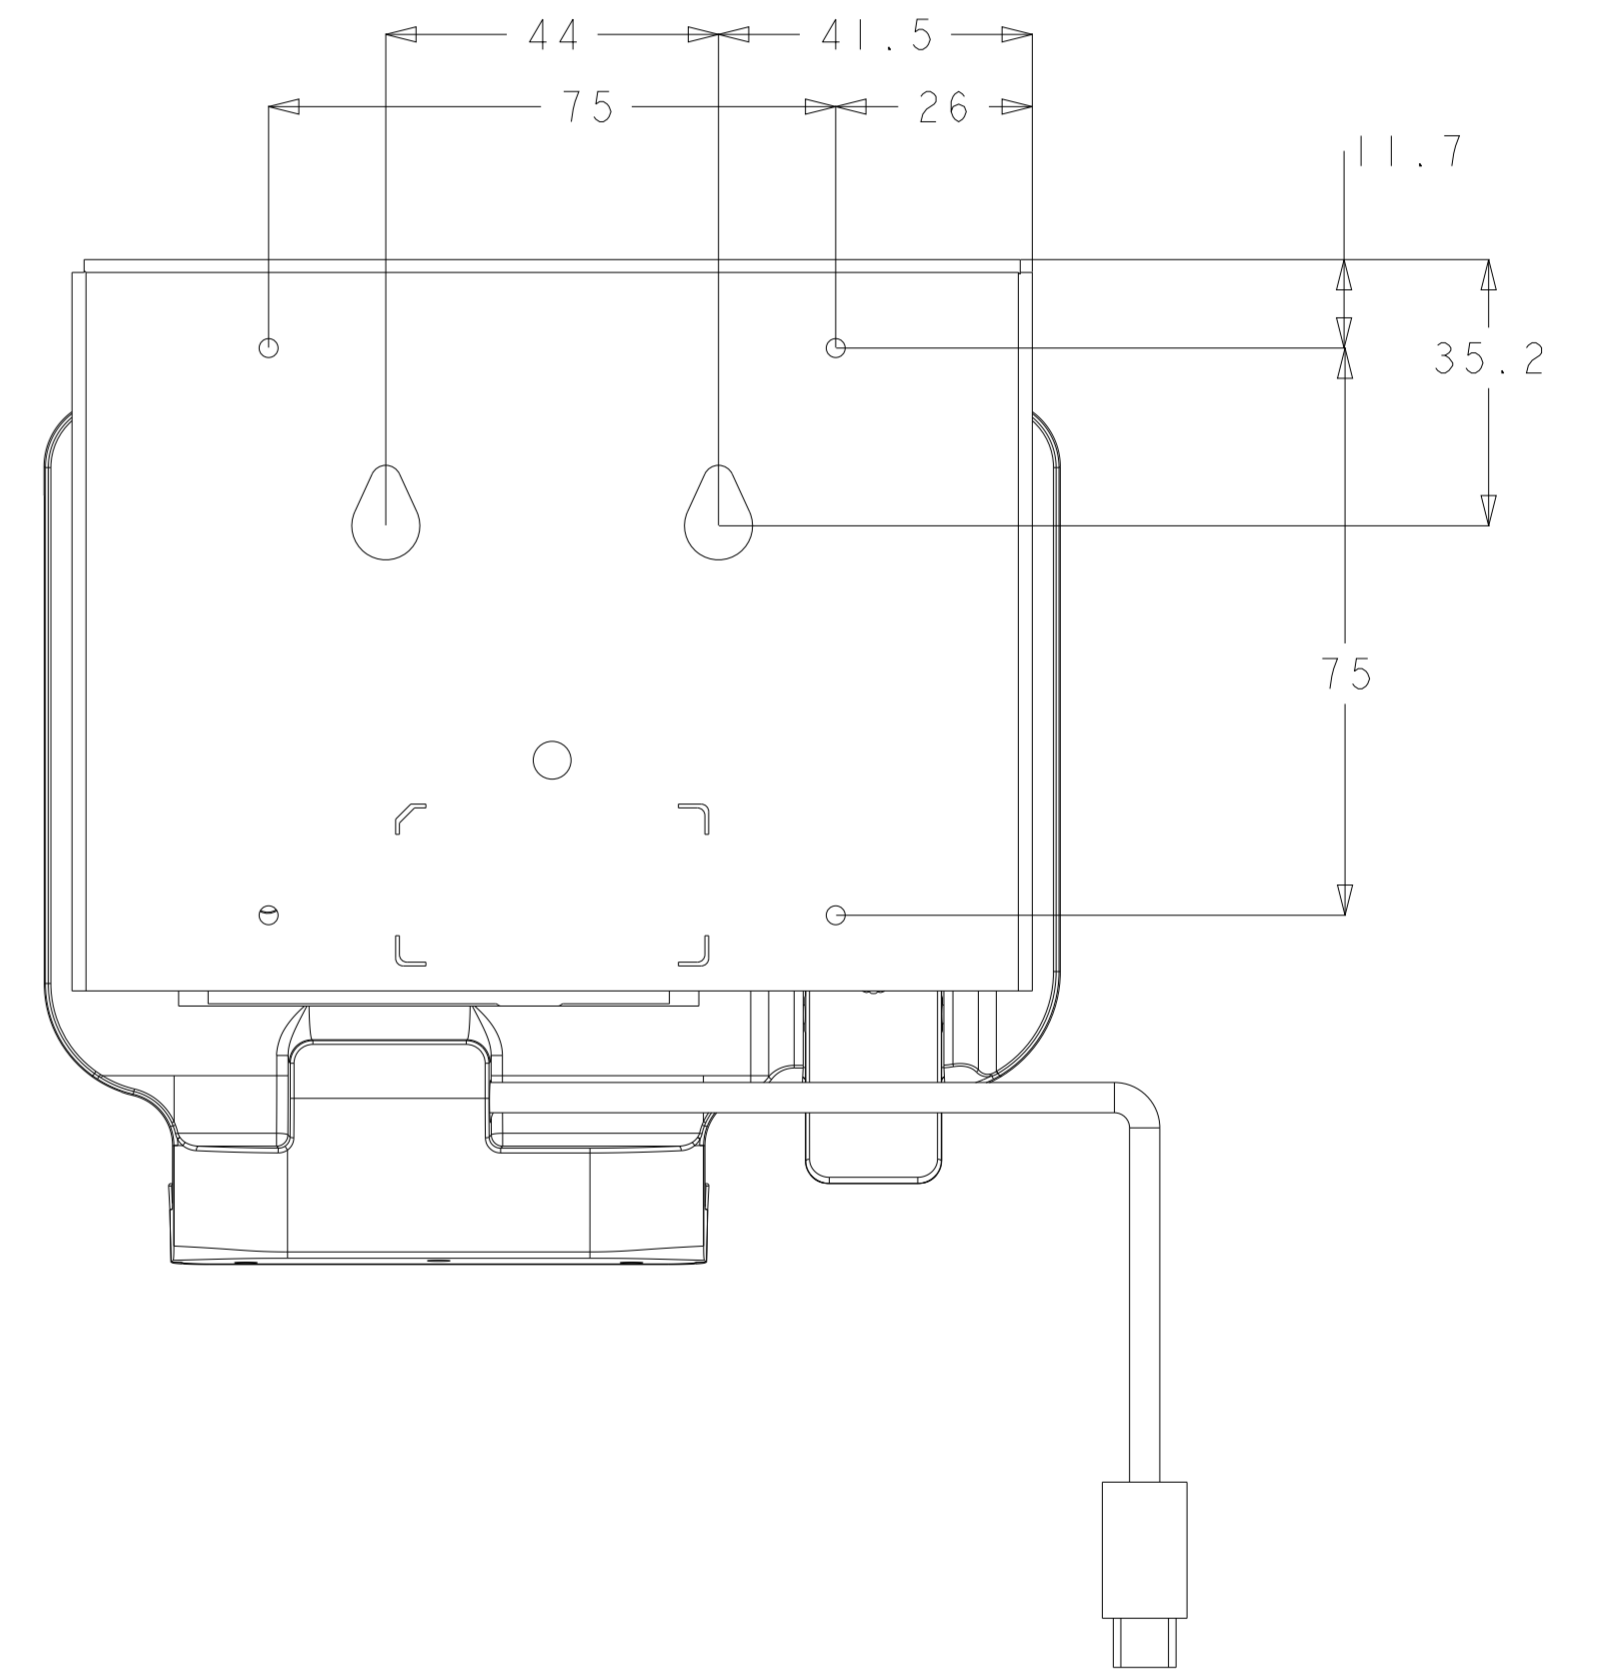

TITLE: Four Unit Device Charger

0-54° FOR MI00 TILT ANGLE MAX TO MIN

0-54° FOR MI00 TILT ANGLE MAX TO MIN

0-54° FOR M100 TILT ANGLE MAX TO MIN

BAND:  
INITIAL LENGTH MAX. = 900MM  
EXTEND LENGTH MAX. = 1440MM