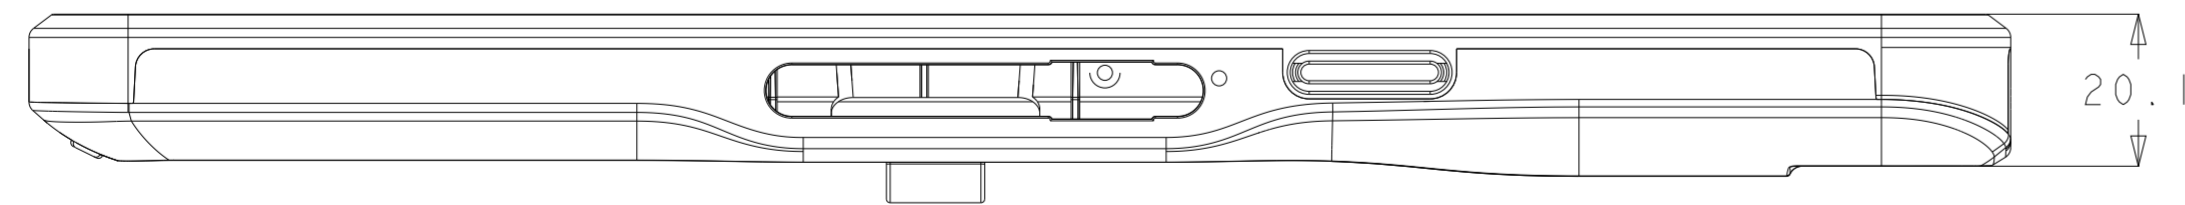

TITLE: Four Unit Device Charger

0-54° FOR MI00 TILT ANGLE MAX TO MIN

0-54° FOR MI00 TILT ANGLE MAX TO MIN

0-54° FOR M100 TILT ANGLE MAX TO MIN

BAND:  
INITIAL LENGTH MAX. = 900MM  
EXTEND LENGTH MAX. = 1440MM