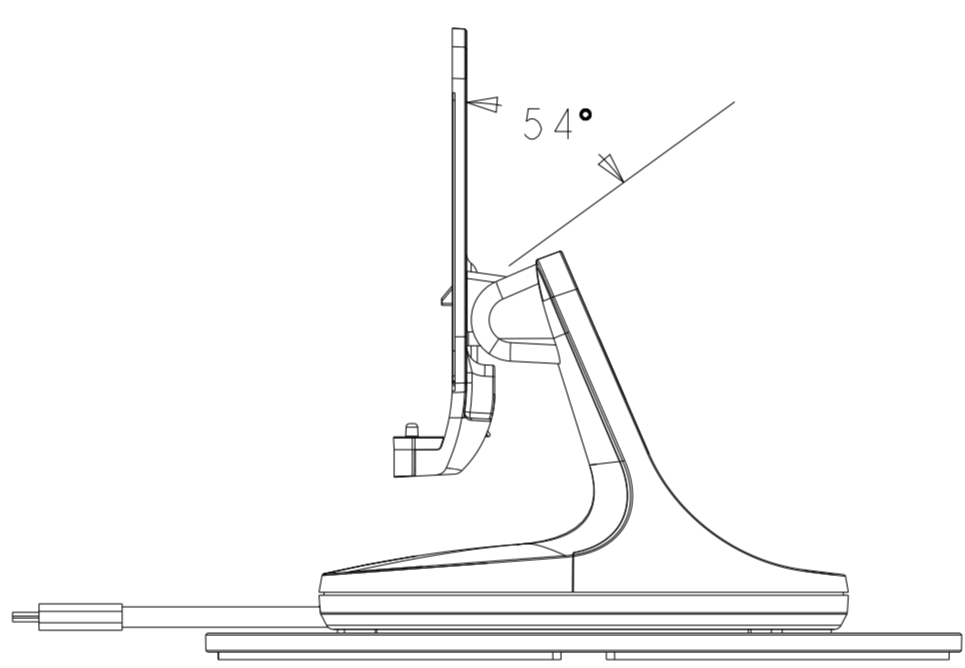

TITLE: Four Unit Device Charger

0-54° FOR MI00 TILT ANGLE MAX TO MIN

0-54° FOR MI00 TILT ANGLE MAX TO MIN

0-54° FOR M100 TILT ANGLE MAX TO MIN

BAND:  
INITIAL LENGTH MAX. = 900MM  
EXTEND LENGTH MAX. = 1440MM