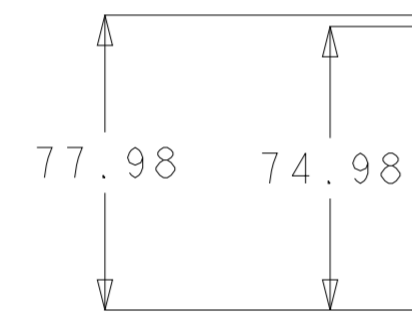

TITLE: Four Unit Device Charger

0-54° FOR MI00 TILT ANGLE MAX TO MIN

0-54° FOR MI00 TILT ANGLE MAX TO MIN

0-54° FOR M100 TILT ANGLE MAX TO MIN

BAND:  
INITIAL LENGTH MAX. = 900MM  
EXTEND LENGTH MAX. = 1440MM