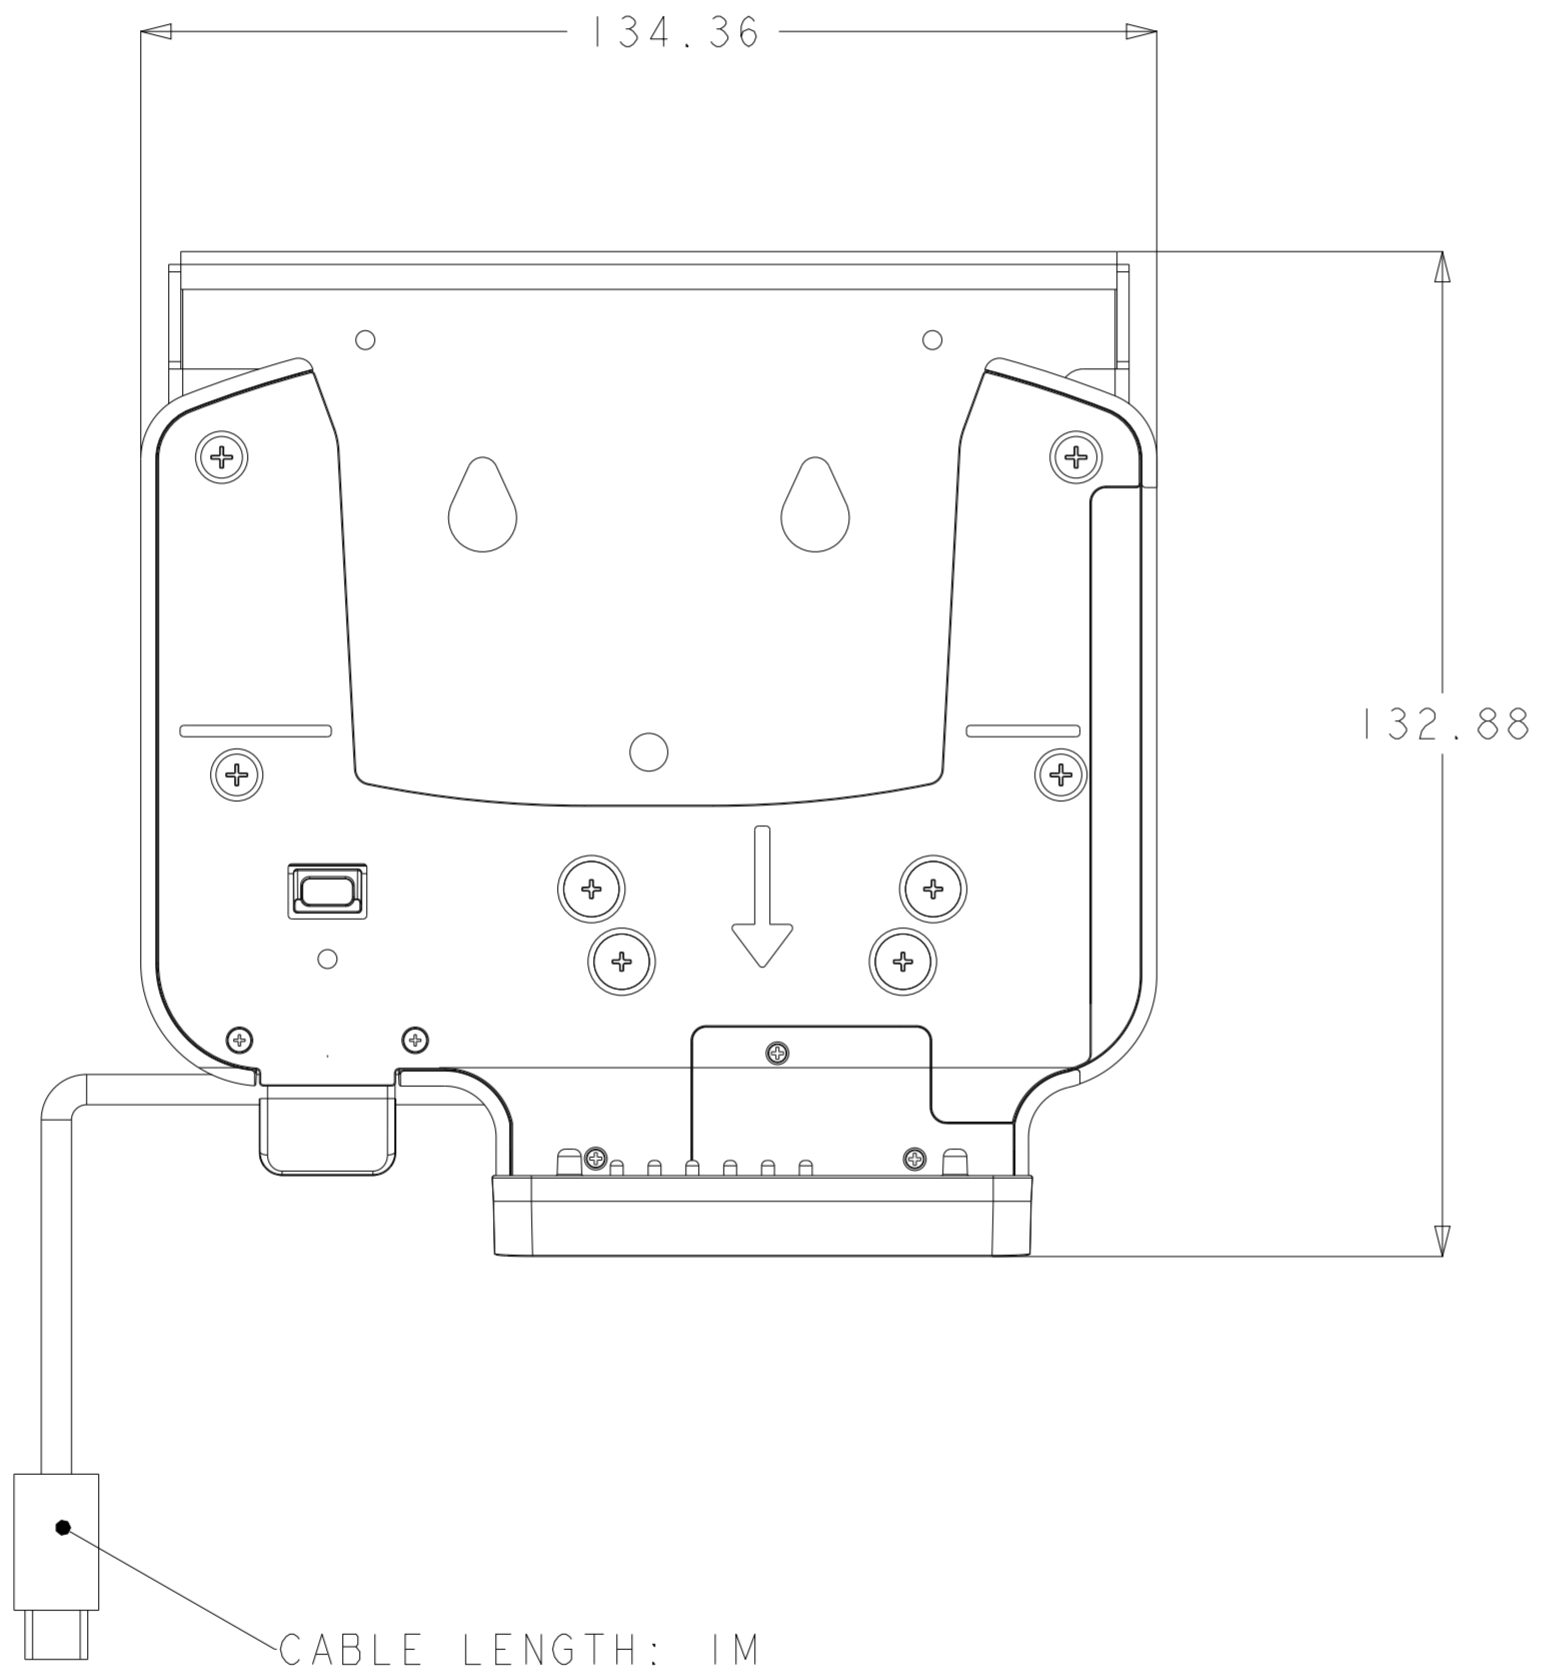

TITLE: Four Unit Device Charger

0-54° FOR MI00 TILT ANGLE MAX TO MIN

0-54° FOR MI00 TILT ANGLE MAX TO MIN

0-54° FOR M100 TILT ANGLE MAX TO MIN

BAND:  
INITIAL LENGTH MAX. = 900MM  
EXTEND LENGTH MAX. = 1440MM