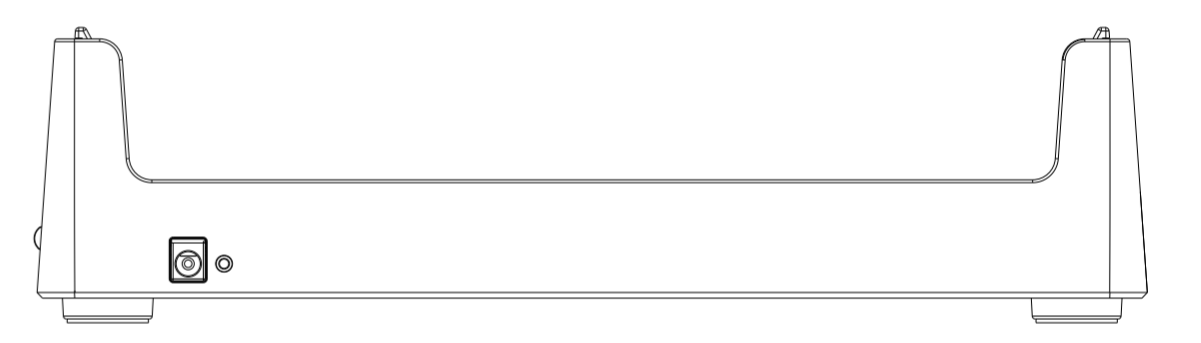

TITLE: Four Unit Device Charger

0-54° FOR MI00 TILT ANGLE MAX TO MIN

0-54° FOR MI00 TILT ANGLE MAX TO MIN

0-54° FOR M100 TILT ANGLE MAX TO MIN

BAND:  
INITIAL LENGTH MAX. = 900MM  
EXTEND LENGTH MAX. = 1440MM