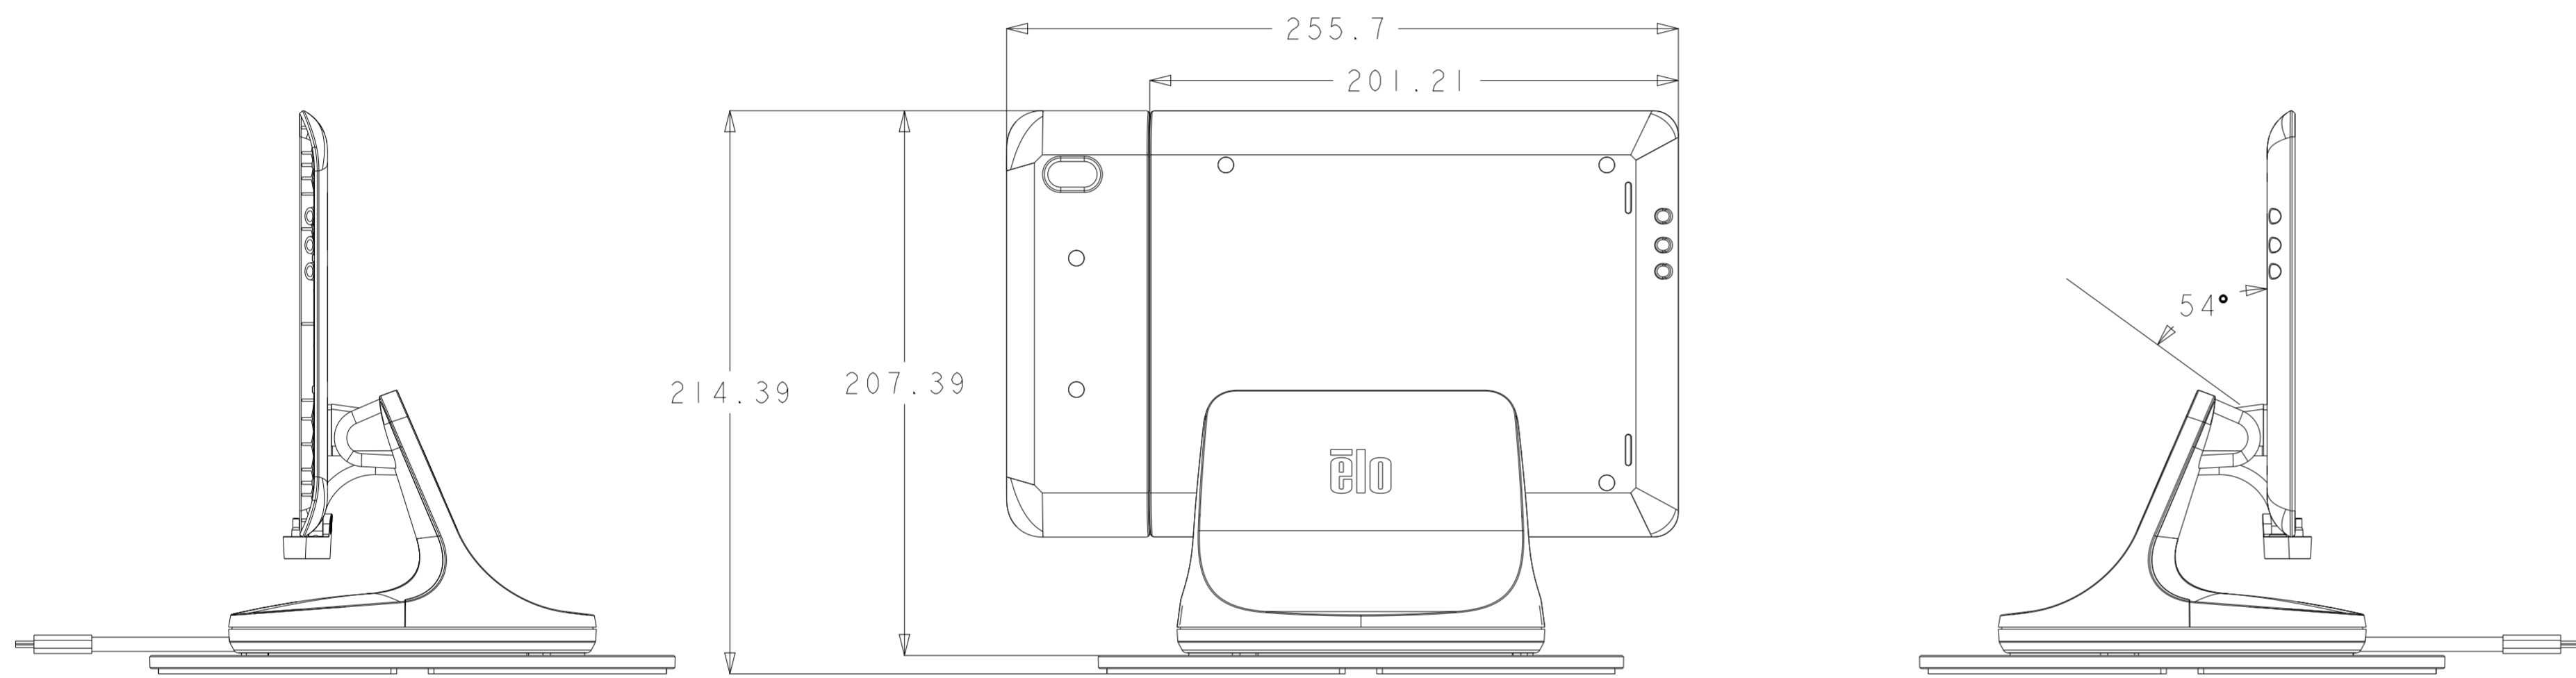

TITLE: Four Unit Device Charger

0-54° FOR MI00 TILT ANGLE MAX TO MIN

0-54° FOR MI00 TILT ANGLE MAX TO MIN

0-54° FOR M100 TILT ANGLE MAX TO MIN

BAND:  
INITIAL LENGTH MAX. = 900MM  
EXTEND LENGTH MAX. = 1440MM