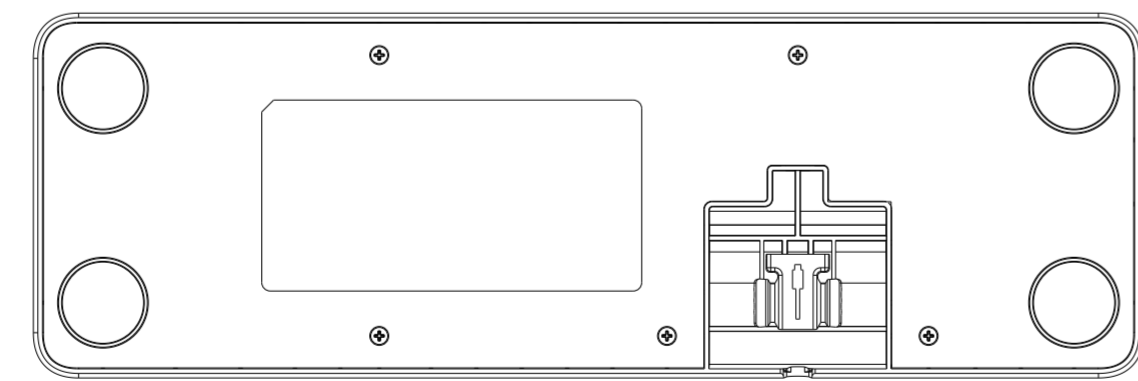

TITLE: Four Unit Device Charger

0-54° FOR MI00 TILT ANGLE MAX TO MIN

0-54° FOR MI00 TILT ANGLE MAX TO MIN

0-54° FOR M100 TILT ANGLE MAX TO MIN

BAND:  
INITIAL LENGTH MAX. = 900MM  
EXTEND LENGTH MAX. = 1440MM