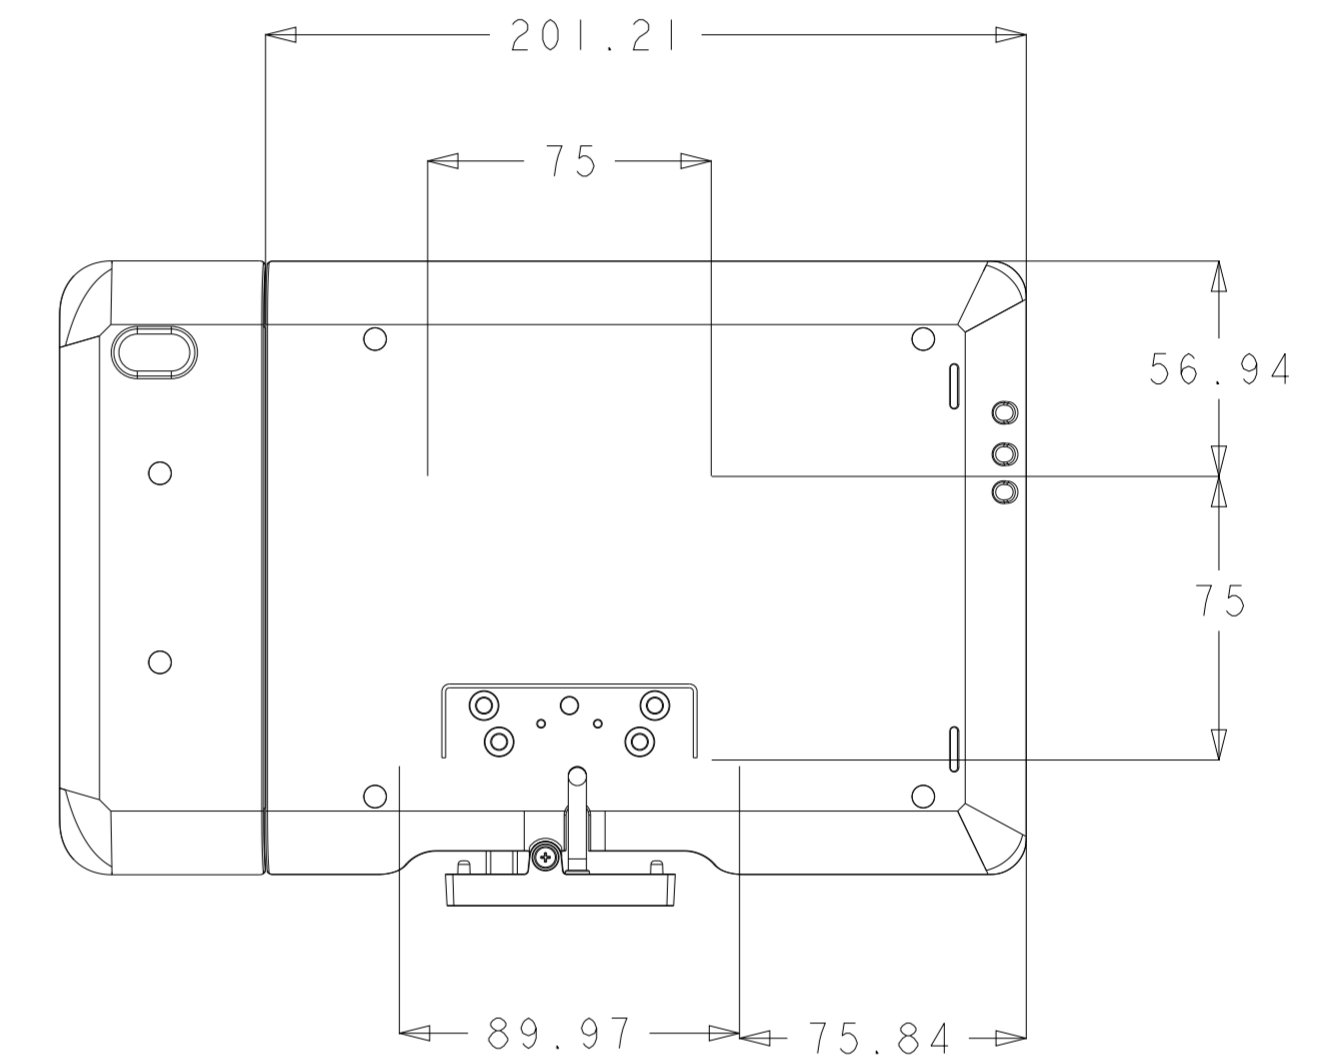

TITLE: Four Unit Device Charger

0-54° FOR MI00 TILT ANGLE MAX TO MIN

0-54° FOR MI00 TILT ANGLE MAX TO MIN

0-54° FOR M100 TILT ANGLE MAX TO MIN

BAND:  
INITIAL LENGTH MAX. = 900MM  
EXTEND LENGTH MAX. = 1440MM