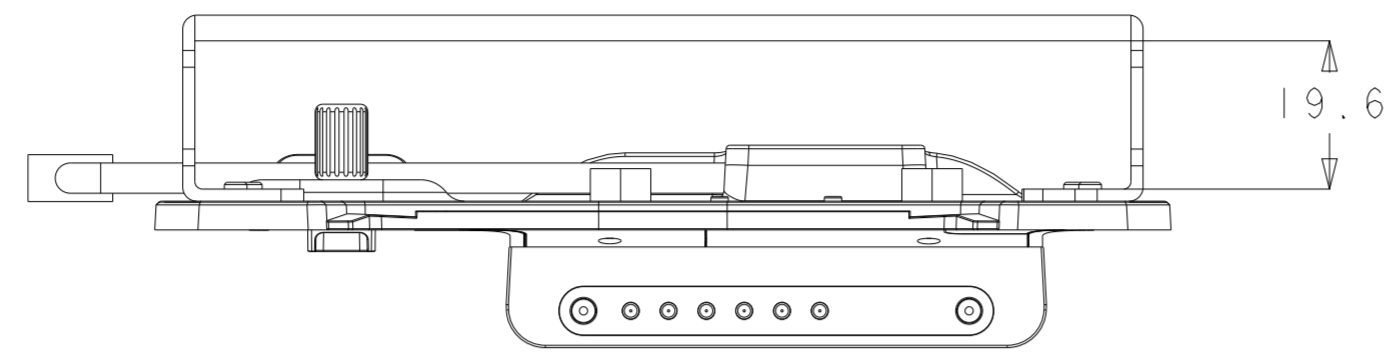

TITLE: Four Unit Device Charger

0-54° FOR MI00 TILT ANGLE MAX TO MIN

0-54° FOR MI00 TILT ANGLE MAX TO MIN

0-54° FOR M100 TILT ANGLE MAX TO MIN

BAND:  
INITIAL LENGTH MAX. = 900MM  
EXTEND LENGTH MAX. = 1440MM