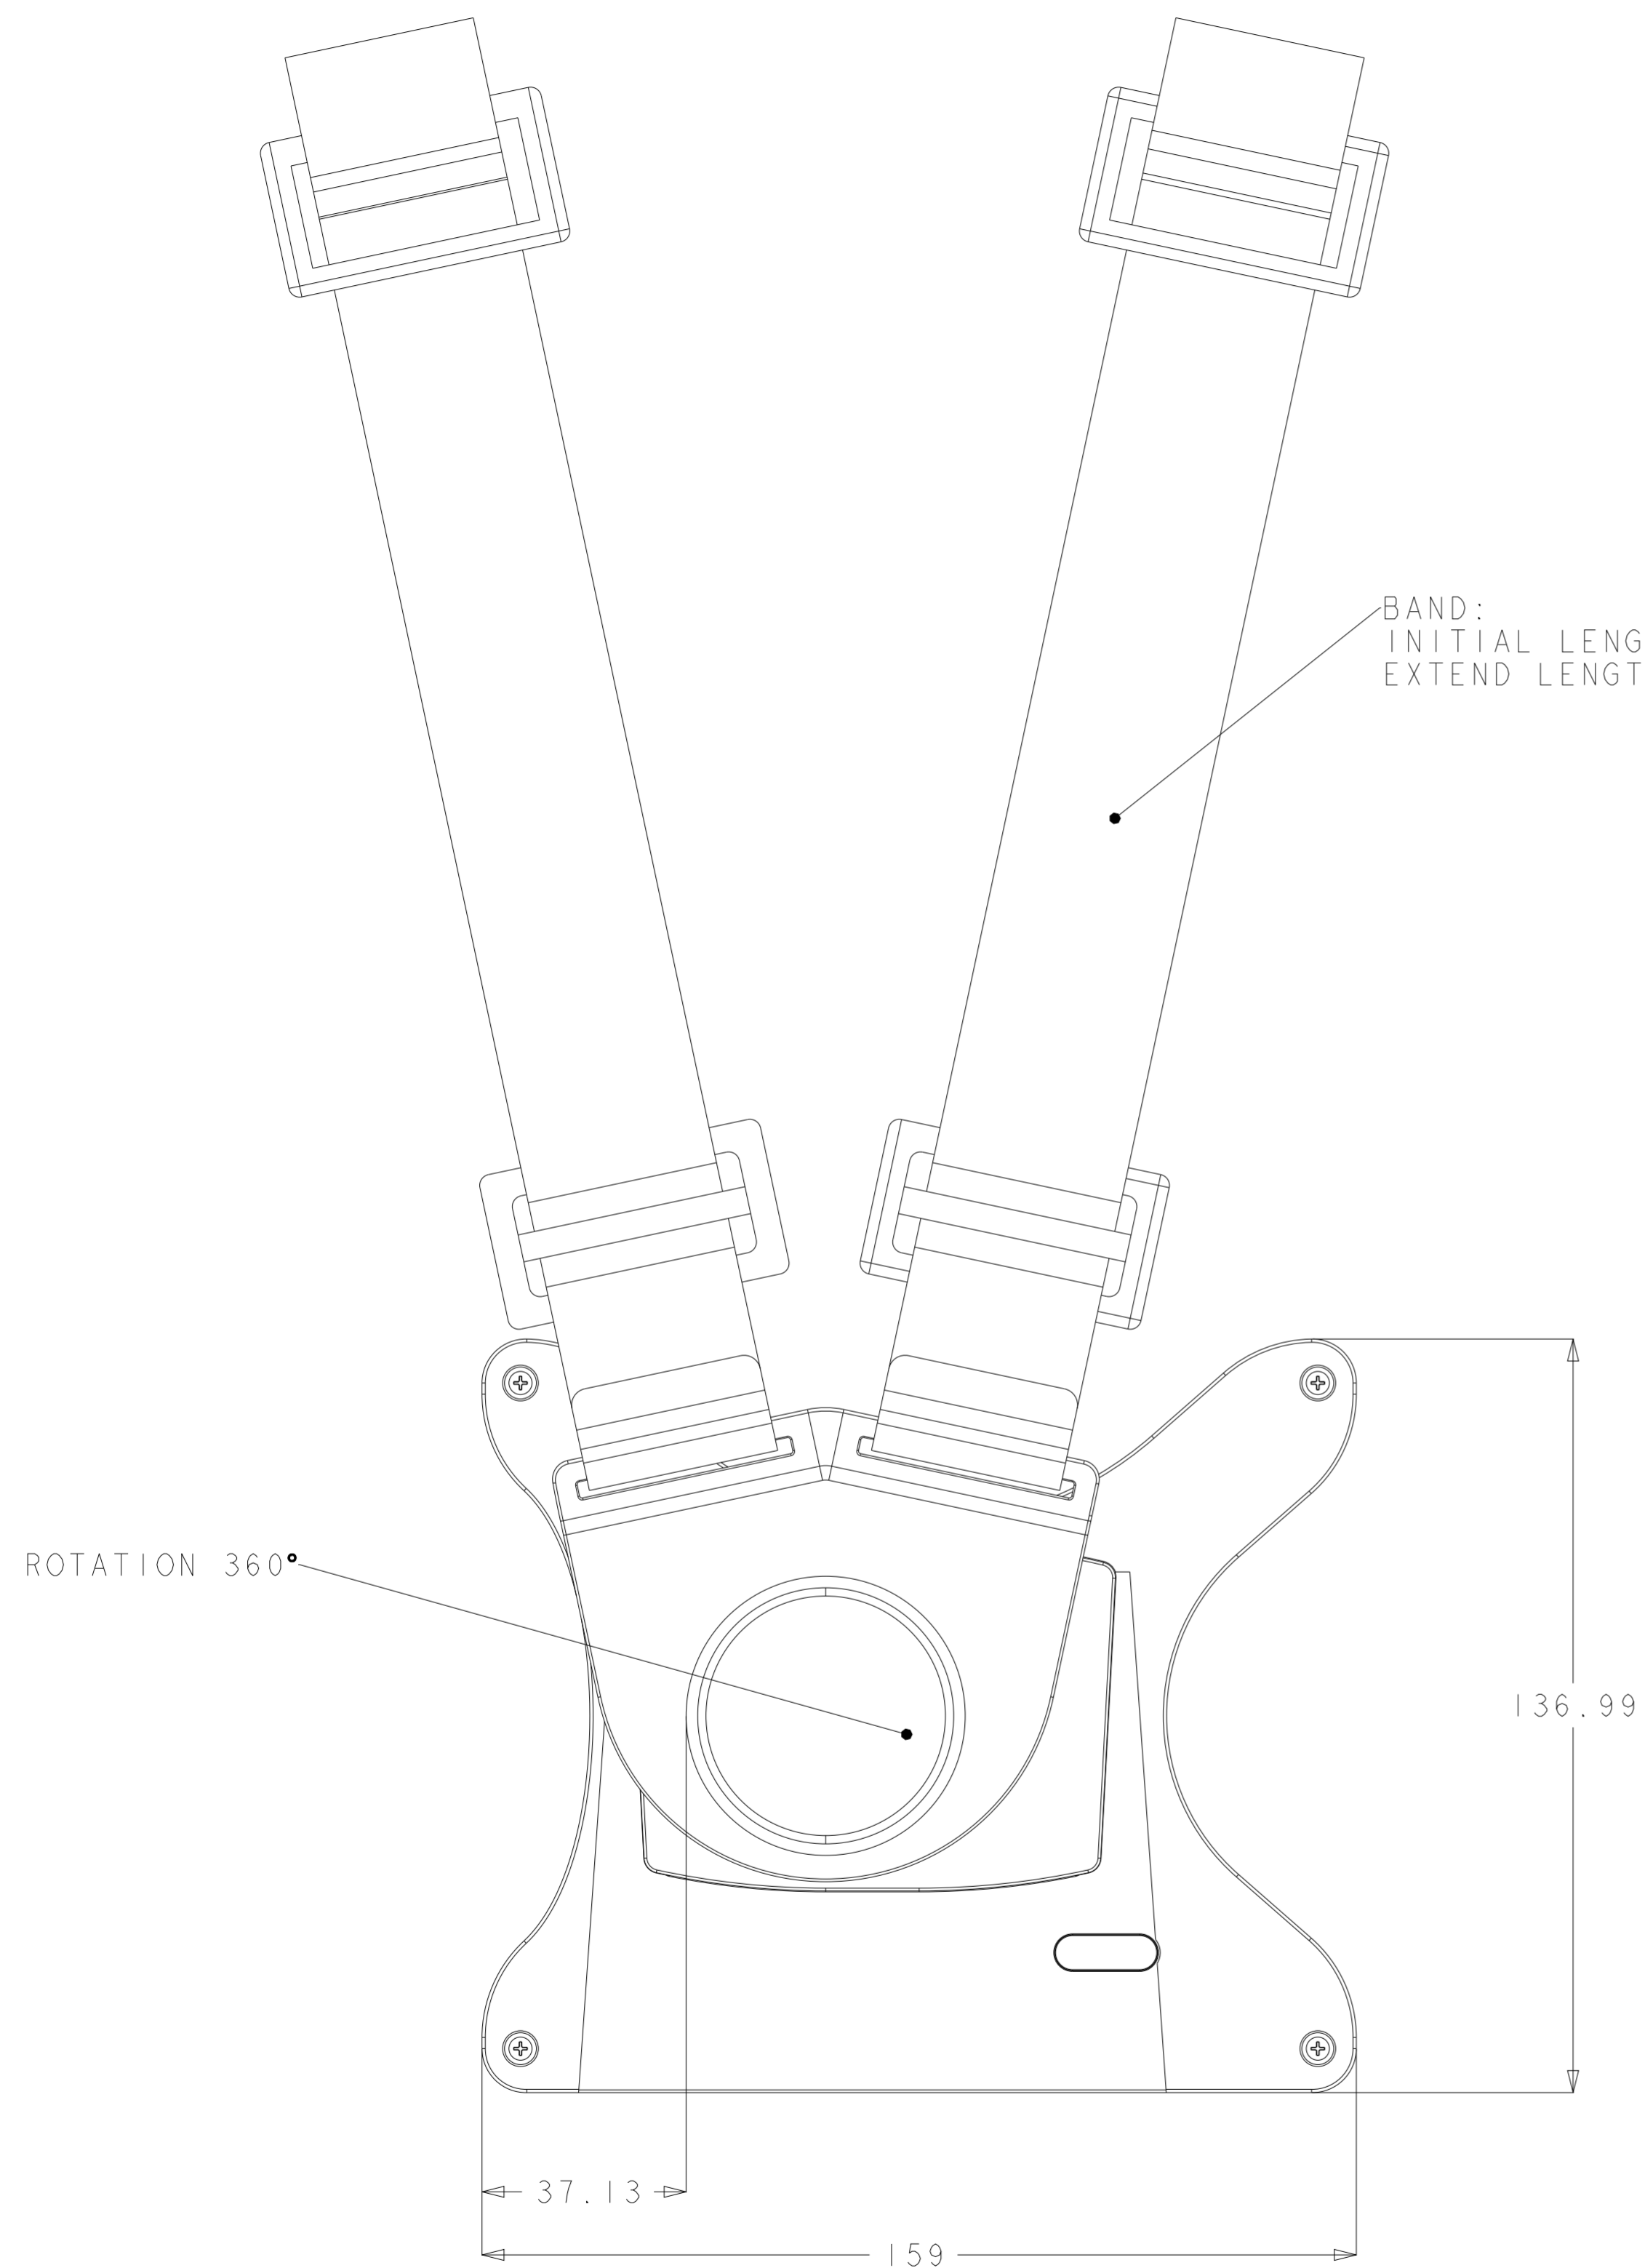

TITLE: Four Unit Device Charger

0-54° FOR MI00 TILT ANGLE MAX TO MIN

0-54° FOR MI00 TILT ANGLE MAX TO MIN

0-54° FOR M100 TILT ANGLE MAX TO MIN

BAND:  
INITIAL LENGTH MAX. = 900MM  
EXTEND LENGTH MAX. = 1440MM