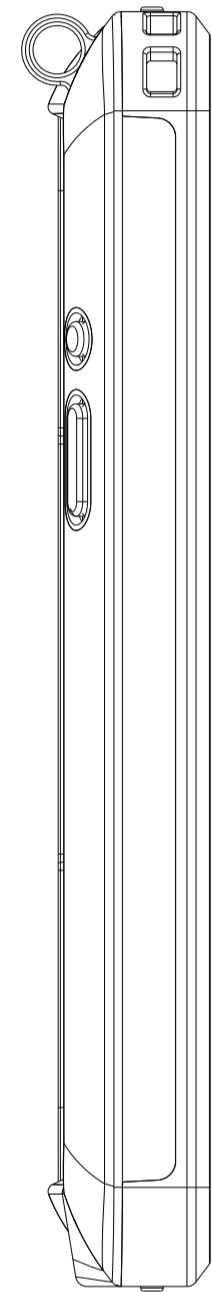

TITLE: Four Unit Device Charger

0-54° FOR MI00 TILT ANGLE MAX TO MIN

0-54° FOR MI00 TILT ANGLE MAX TO MIN

0-54° FOR M100 TILT ANGLE MAX TO MIN

BAND:  
INITIAL LENGTH MAX. = 900MM  
EXTEND LENGTH MAX. = 1440MM