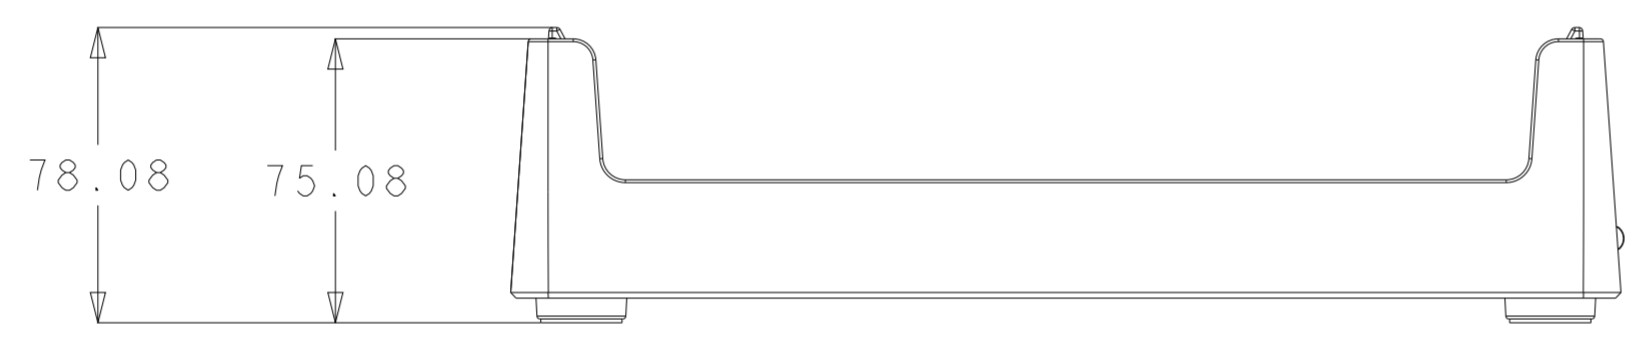

TITLE: Four Unit Device Charger

0-54° FOR MI00 TILT ANGLE MAX TO MIN

0-54° FOR MI00 TILT ANGLE MAX TO MIN

0-54° FOR M100 TILT ANGLE MAX TO MIN

BAND:  
INITIAL LENGTH MAX. = 900MM  
EXTEND LENGTH MAX. = 1440MM