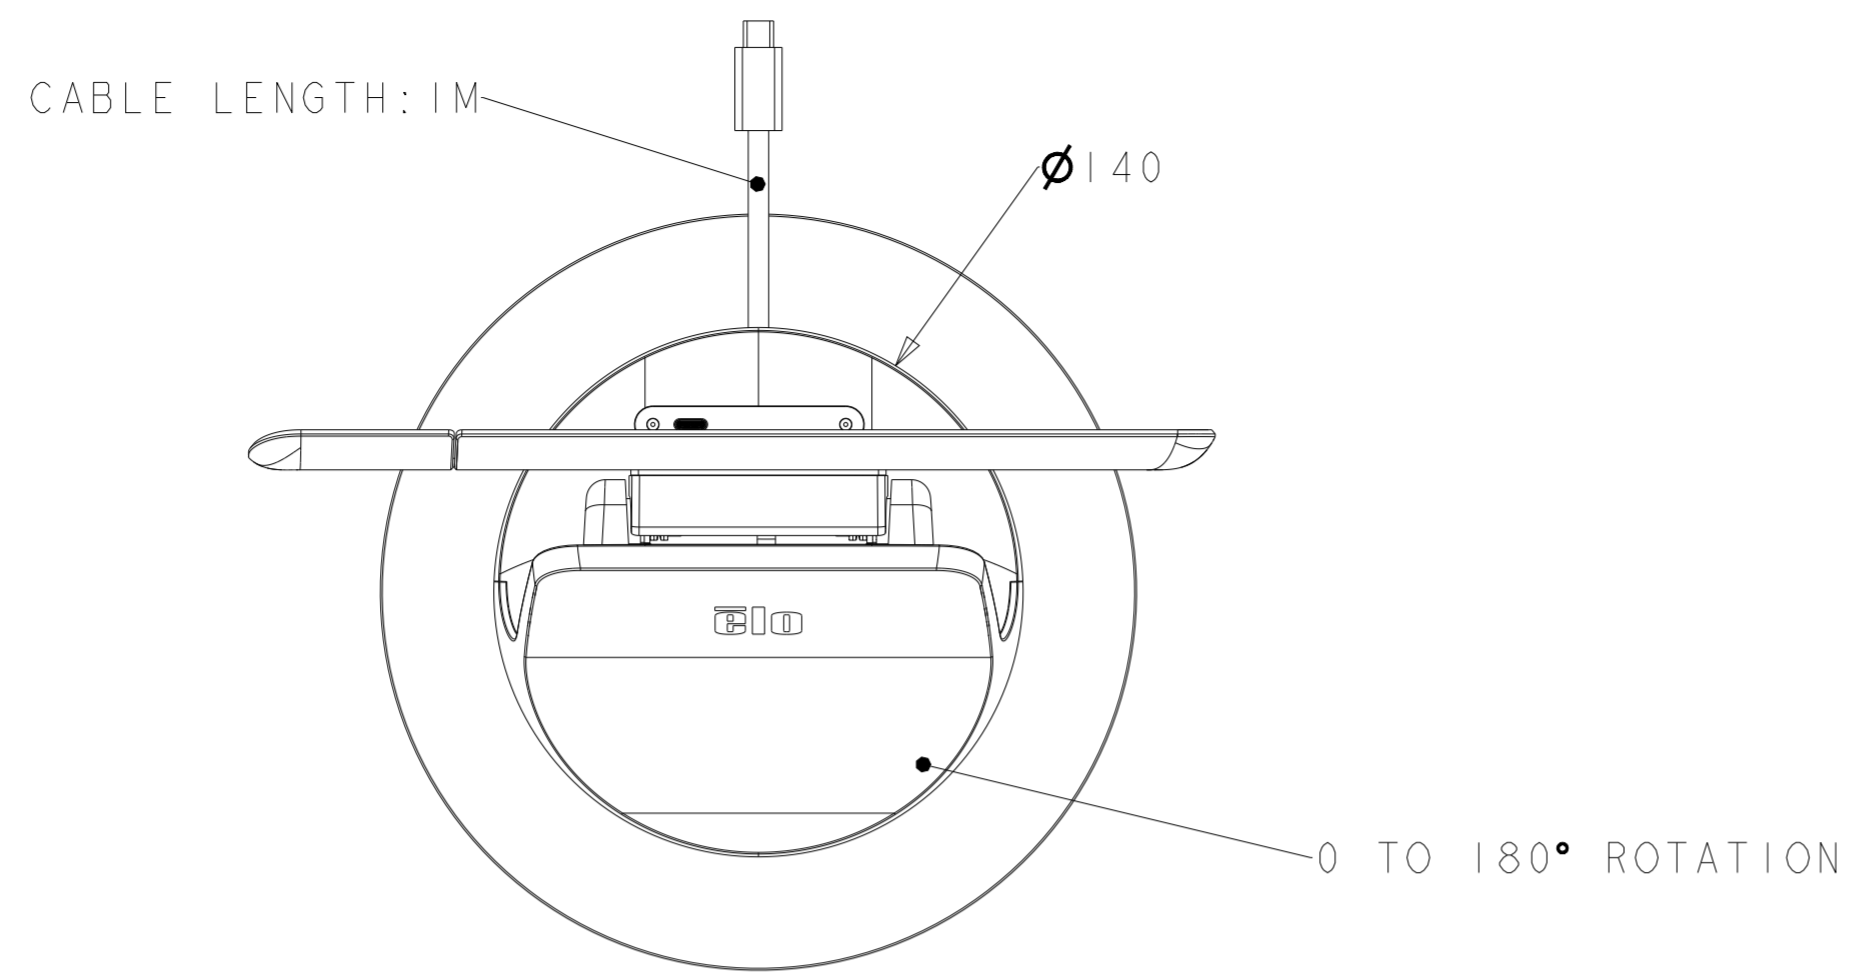

TITLE: Four Unit Device Charger

0-54° FOR MI00 TILT ANGLE MAX TO MIN

0-54° FOR MI00 TILT ANGLE MAX TO MIN

0-54° FOR M100 TILT ANGLE MAX TO MIN

BAND:  
INITIAL LENGTH MAX. = 900MM  
EXTEND LENGTH MAX. = 1440MM