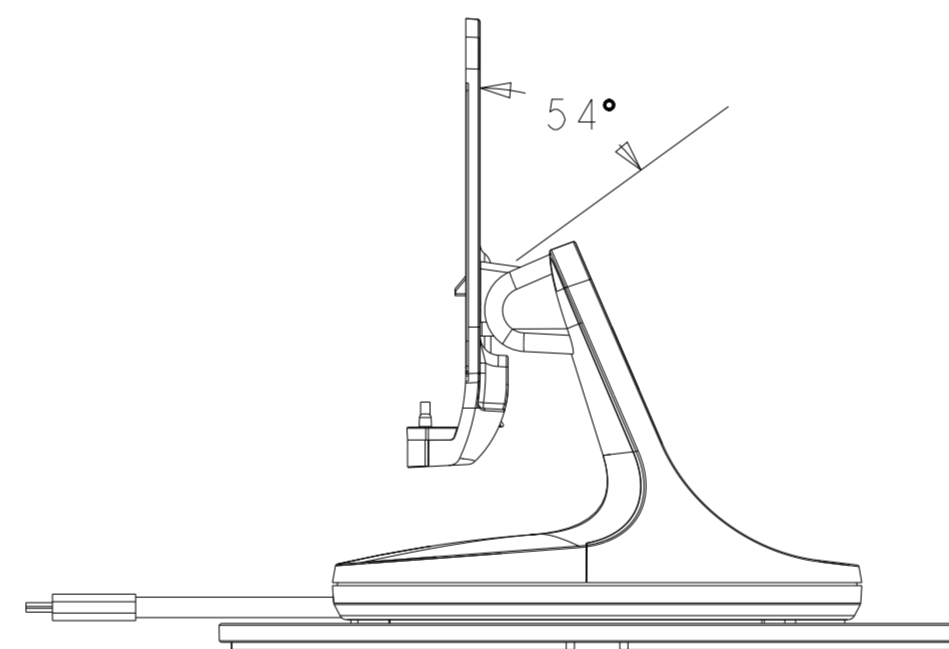

TITLE: Four Unit Device Charger

0-54° FOR MI00 TILT ANGLE MAX TO MIN

0-54° FOR MI00 TILT ANGLE MAX TO MIN

0-54° FOR M100 TILT ANGLE MAX TO MIN

BAND:  
INITIAL LENGTH MAX. = 900MM  
EXTEND LENGTH MAX. = 1440MM