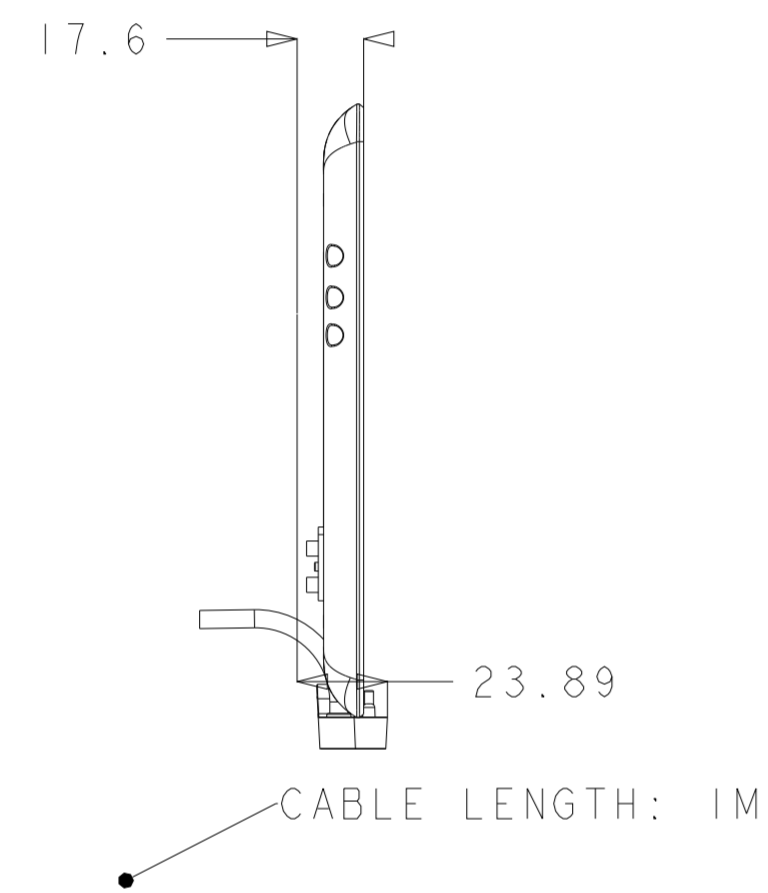

TITLE: Four Unit Device Charger

0-54° FOR MI00 TILT ANGLE MAX TO MIN

0-54° FOR MI00 TILT ANGLE MAX TO MIN

0-54° FOR M100 TILT ANGLE MAX TO MIN

BAND:  
INITIAL LENGTH MAX. = 900MM  
EXTEND LENGTH MAX. = 1440MM