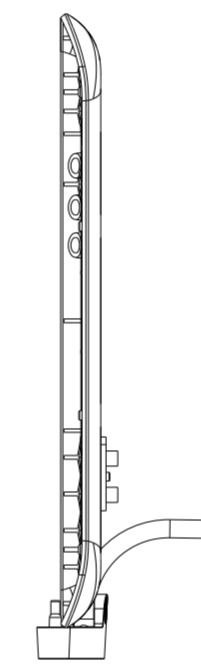

TITLE: Four Unit Device Charger

0-54° FOR MI00 TILT ANGLE MAX TO MIN

0-54° FOR MI00 TILT ANGLE MAX TO MIN

0-54° FOR M100 TILT ANGLE MAX TO MIN

BAND:  
INITIAL LENGTH MAX. = 900MM  
EXTEND LENGTH MAX. = 1440MM