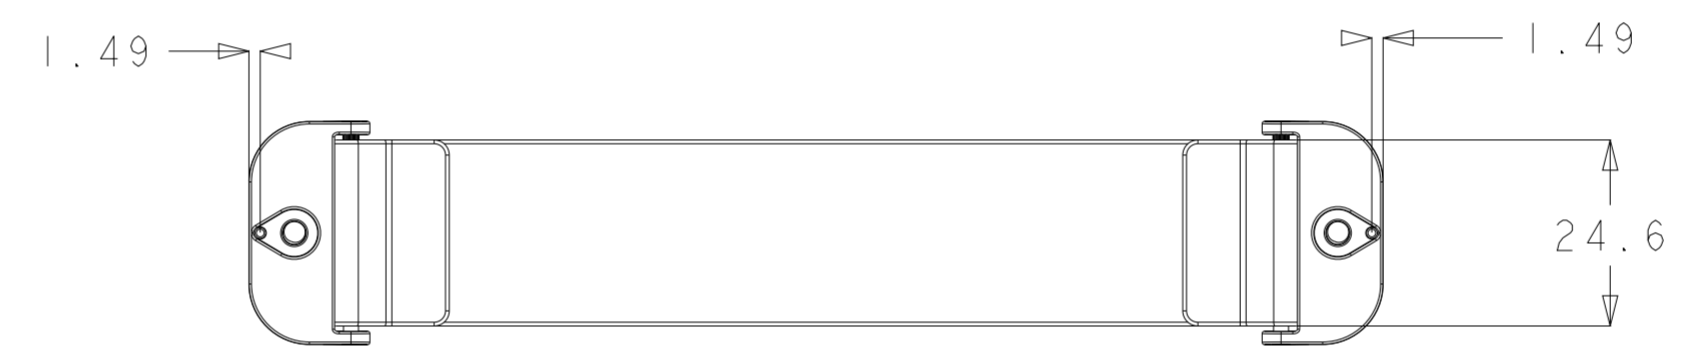

TITLE: Four Unit Device Charger

0-54° FOR MI00 TILT ANGLE MAX TO MIN

0-54° FOR MI00 TILT ANGLE MAX TO MIN

0-54° FOR M100 TILT ANGLE MAX TO MIN

BAND:  
INITIAL LENGTH MAX. = 900MM  
EXTEND LENGTH MAX. = 1440MM