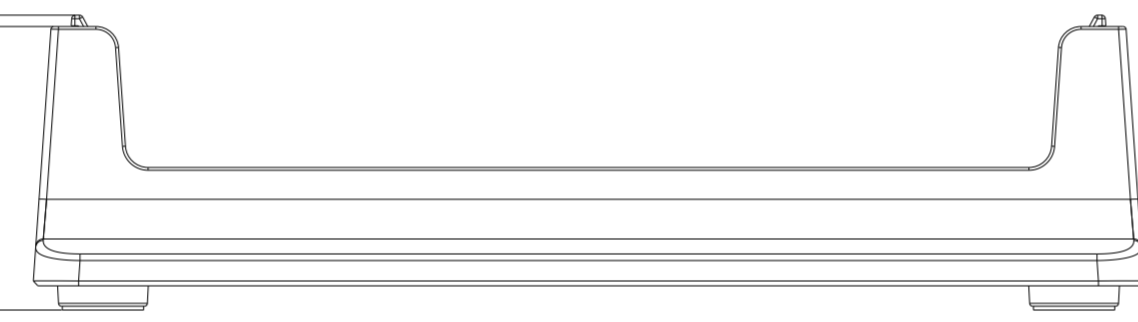

TITLE: Four Unit Device Charger

0-54° FOR MI00 TILT ANGLE MAX TO MIN

0-54° FOR MI00 TILT ANGLE MAX TO MIN

0-54° FOR M100 TILT ANGLE MAX TO MIN

BAND:  
INITIAL LENGTH MAX. = 900MM  
EXTEND LENGTH MAX. = 1440MM