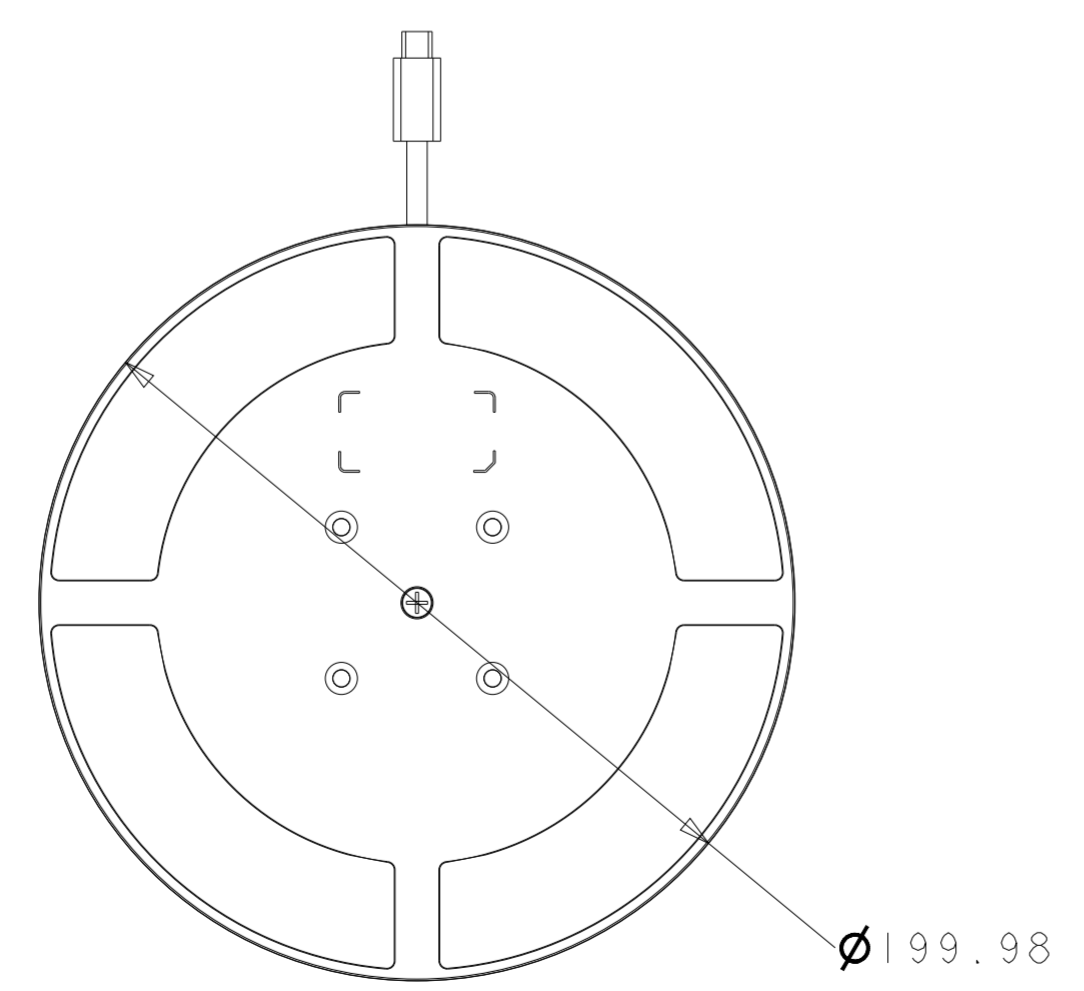

TITLE: Four Unit Device Charger

0-54° FOR MI00 TILT ANGLE MAX TO MIN

0-54° FOR MI00 TILT ANGLE MAX TO MIN

0-54° FOR M100 TILT ANGLE MAX TO MIN

BAND:  
INITIAL LENGTH MAX. = 900MM  
EXTEND LENGTH MAX. = 1440MM