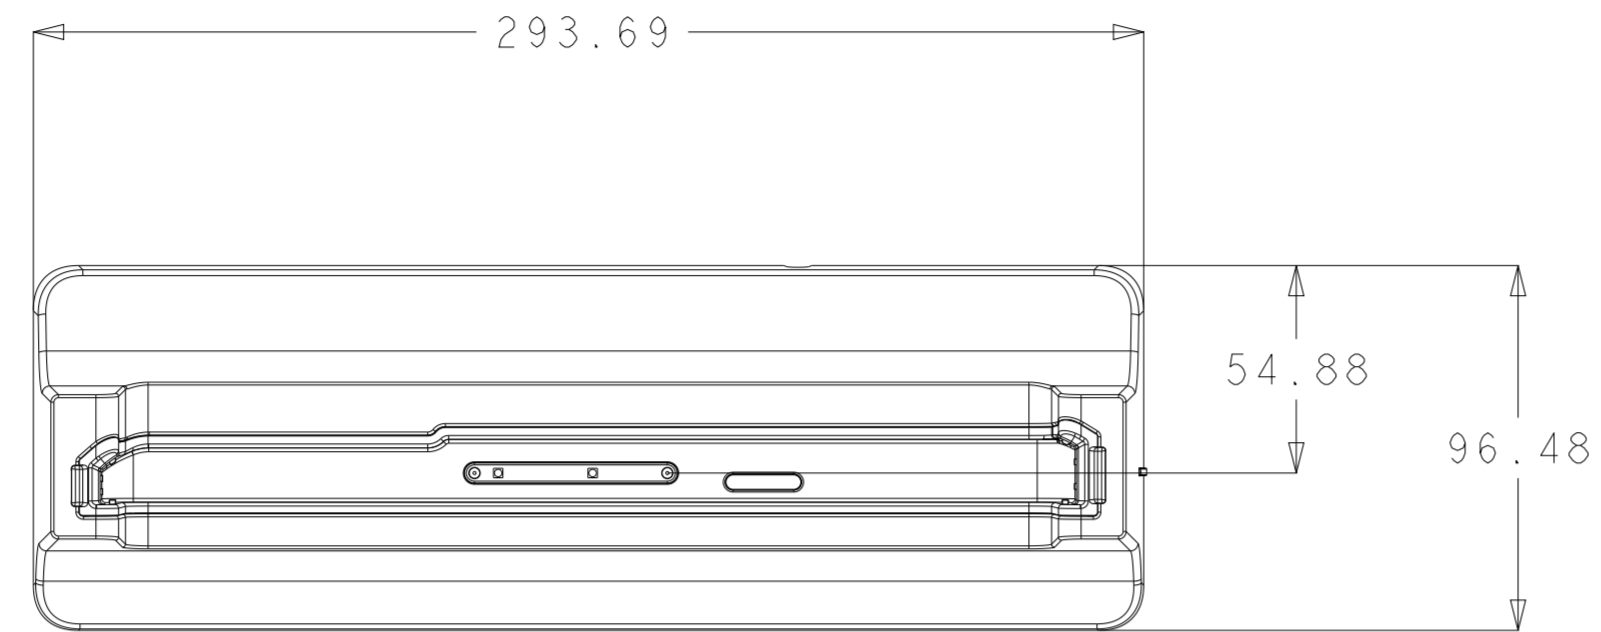

TITLE: Four Unit Device Charger

0-54° FOR MI00 TILT ANGLE MAX TO MIN

0-54° FOR MI00 TILT ANGLE MAX TO MIN

0-54° FOR M100 TILT ANGLE MAX TO MIN

BAND:  
INITIAL LENGTH MAX. = 900MM  
EXTEND LENGTH MAX. = 1440MM