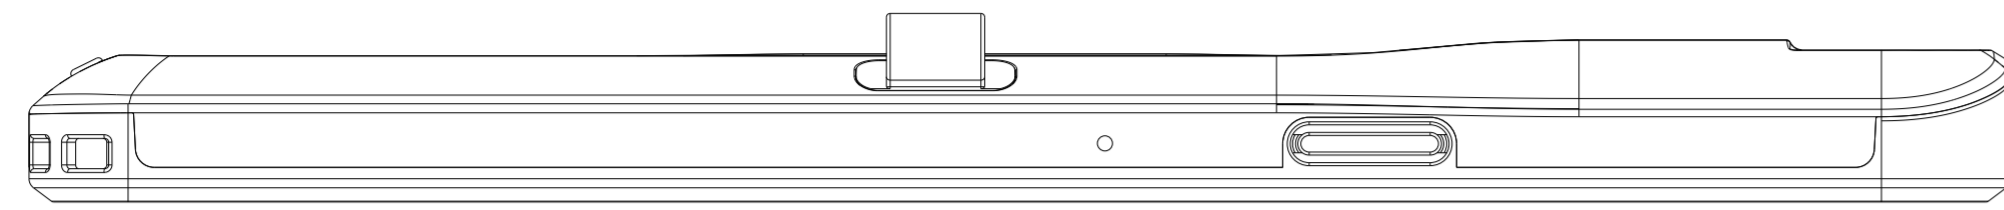

TITLE: Four Unit Device Charger

0-54° FOR MI00 TILT ANGLE MAX TO MIN

0-54° FOR MI00 TILT ANGLE MAX TO MIN

0-54° FOR M100 TILT ANGLE MAX TO MIN

BAND:  
INITIAL LENGTH MAX. = 900MM  
EXTEND LENGTH MAX. = 1440MM