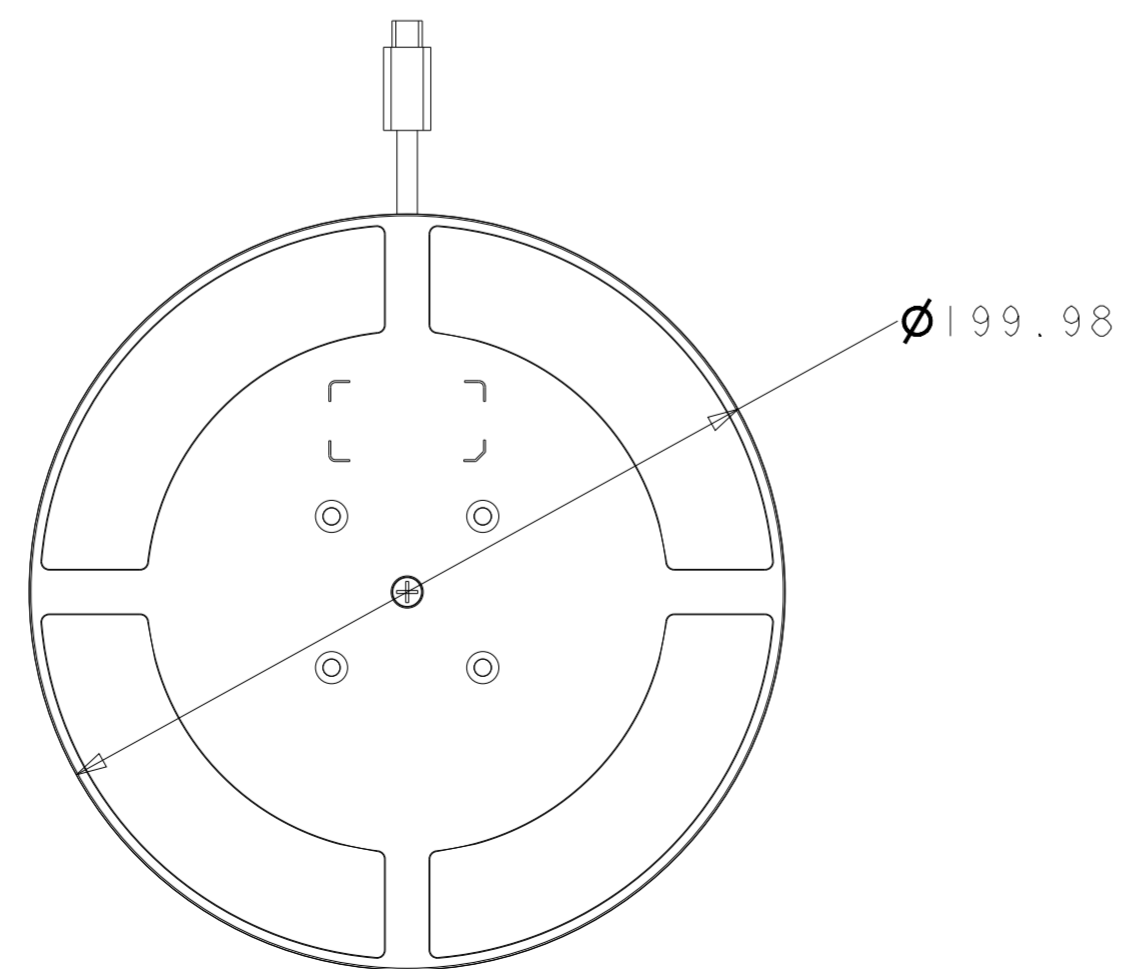

TITLE: Four Unit Device Charger

0-54° FOR MI00 TILT ANGLE MAX TO MIN

0-54° FOR MI00 TILT ANGLE MAX TO MIN

0-54° FOR M100 TILT ANGLE MAX TO MIN

BAND:  
INITIAL LENGTH MAX. = 900MM  
EXTEND LENGTH MAX. = 1440MM