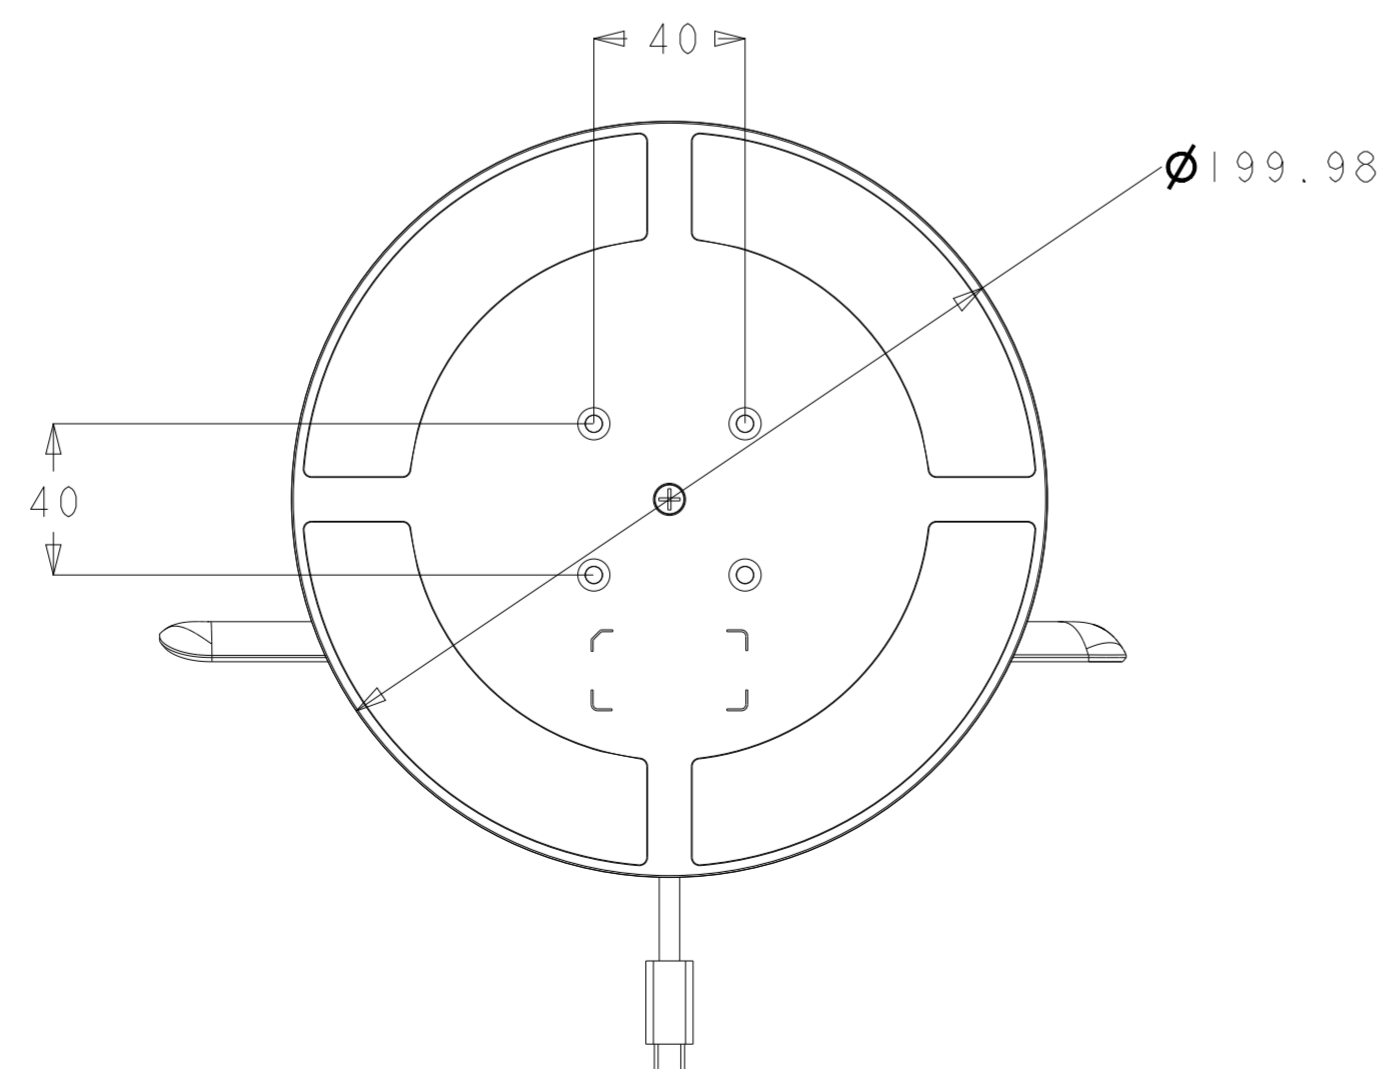

TITLE: Four Unit Device Charger

0-54° FOR MI00 TILT ANGLE MAX TO MIN

0-54° FOR MI00 TILT ANGLE MAX TO MIN

0-54° FOR M100 TILT ANGLE MAX TO MIN

BAND:  
INITIAL LENGTH MAX. = 900MM  
EXTEND LENGTH MAX. = 1440MM