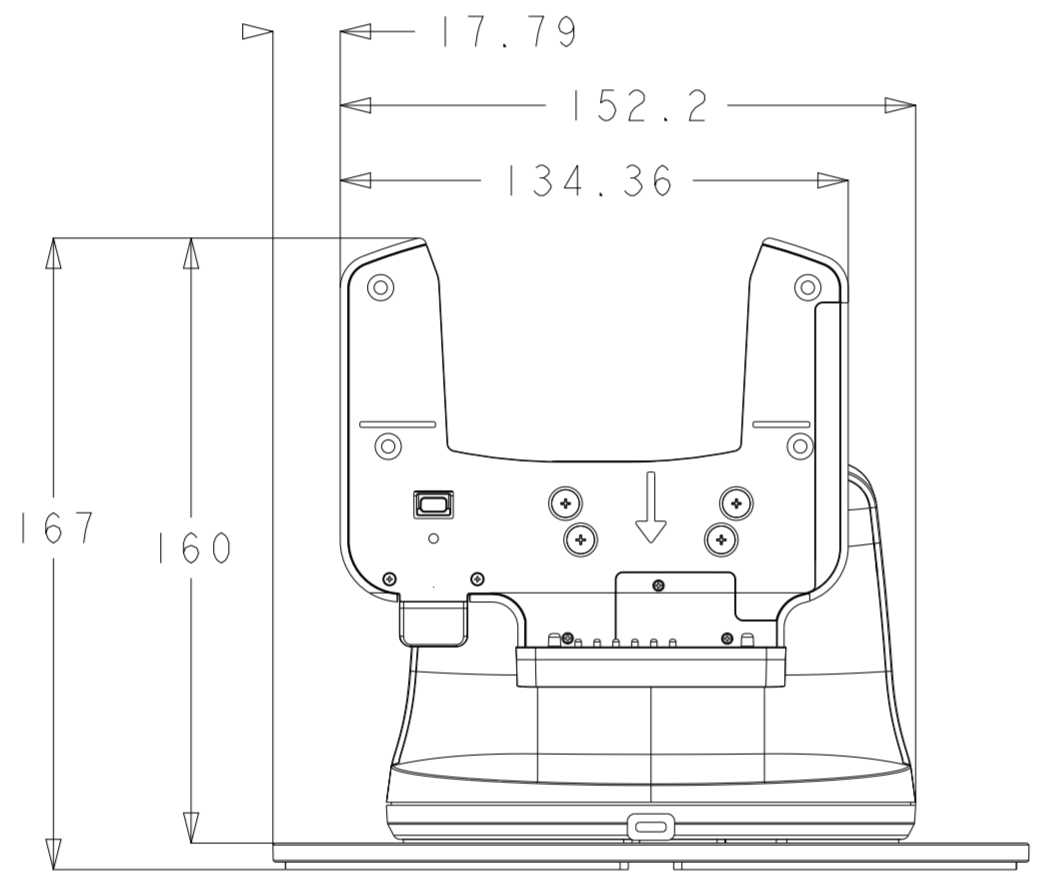

TITLE: Four Unit Device Charger

0-54° FOR MI00 TILT ANGLE MAX TO MIN

0-54° FOR MI00 TILT ANGLE MAX TO MIN

0-54° FOR M100 TILT ANGLE MAX TO MIN

BAND:  
INITIAL LENGTH MAX. = 900MM  
EXTEND LENGTH MAX. = 1440MM