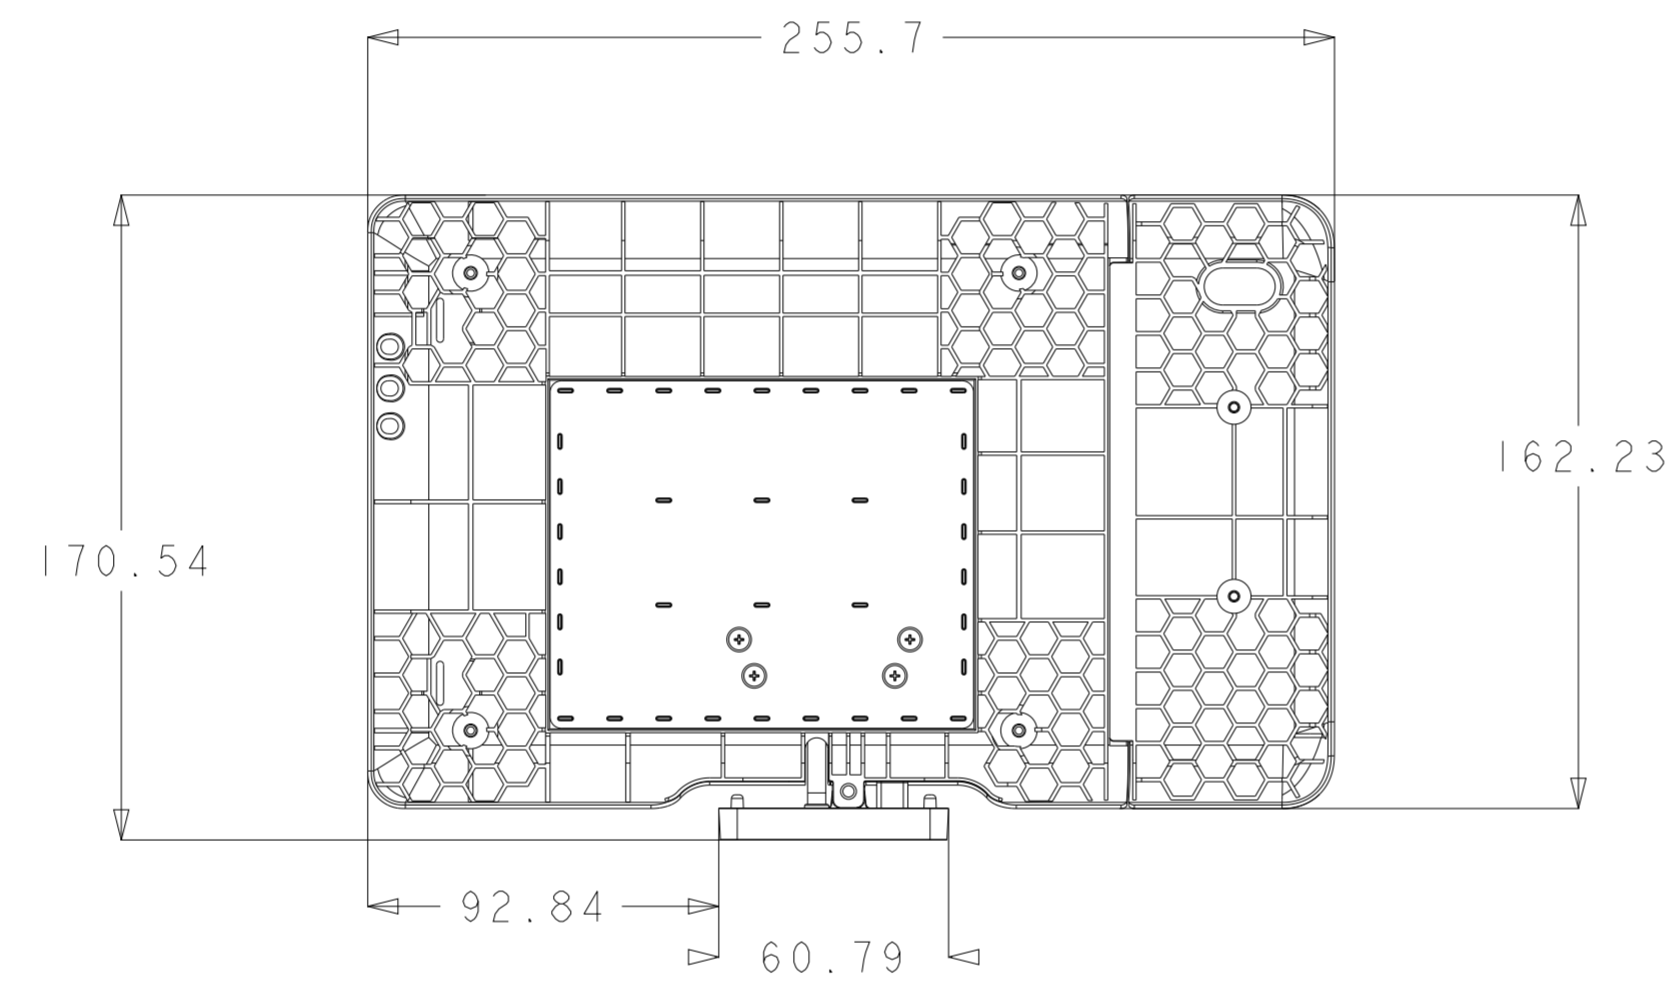

TITLE: Four Unit Device Charger

0-54° FOR MI00 TILT ANGLE MAX TO MIN

0-54° FOR MI00 TILT ANGLE MAX TO MIN

0-54° FOR M100 TILT ANGLE MAX TO MIN

BAND:  
INITIAL LENGTH MAX. = 900MM  
EXTEND LENGTH MAX. = 1440MM