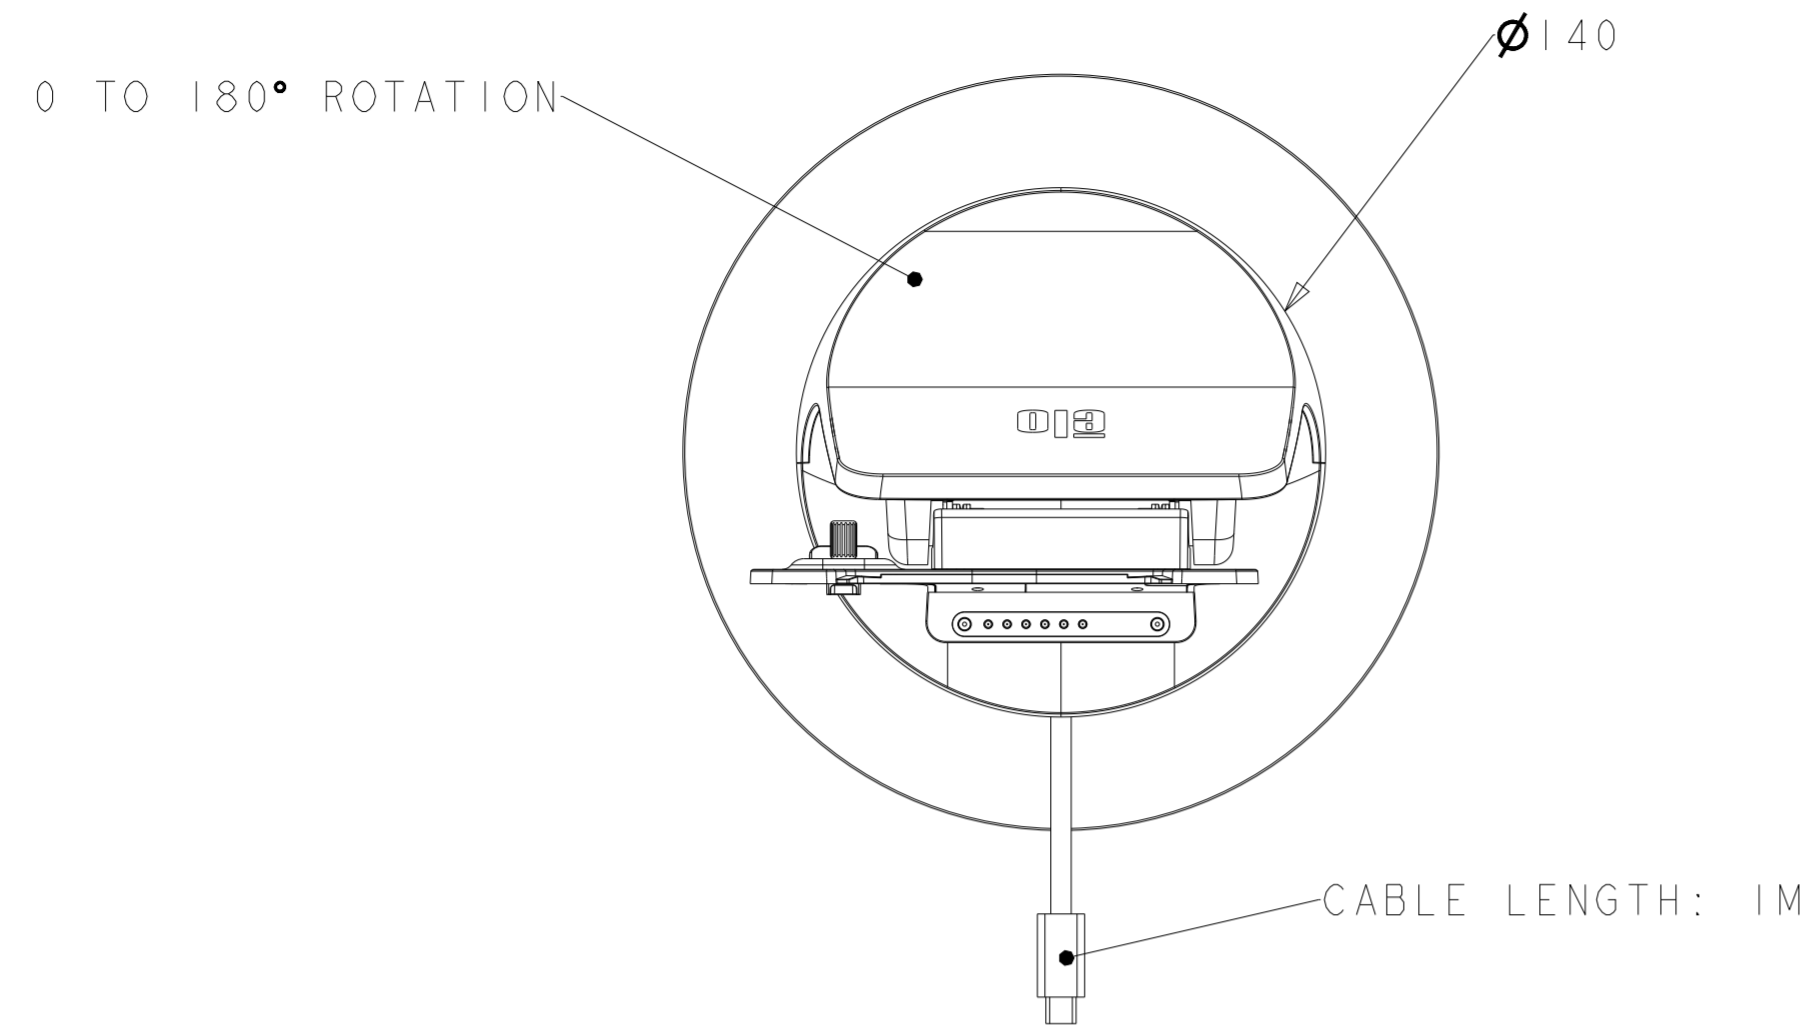

TITLE: Four Unit Device Charger

0-54° FOR MI00 TILT ANGLE MAX TO MIN

0-54° FOR MI00 TILT ANGLE MAX TO MIN

0-54° FOR M100 TILT ANGLE MAX TO MIN

BAND:  
INITIAL LENGTH MAX. = 900MM  
EXTEND LENGTH MAX. = 1440MM