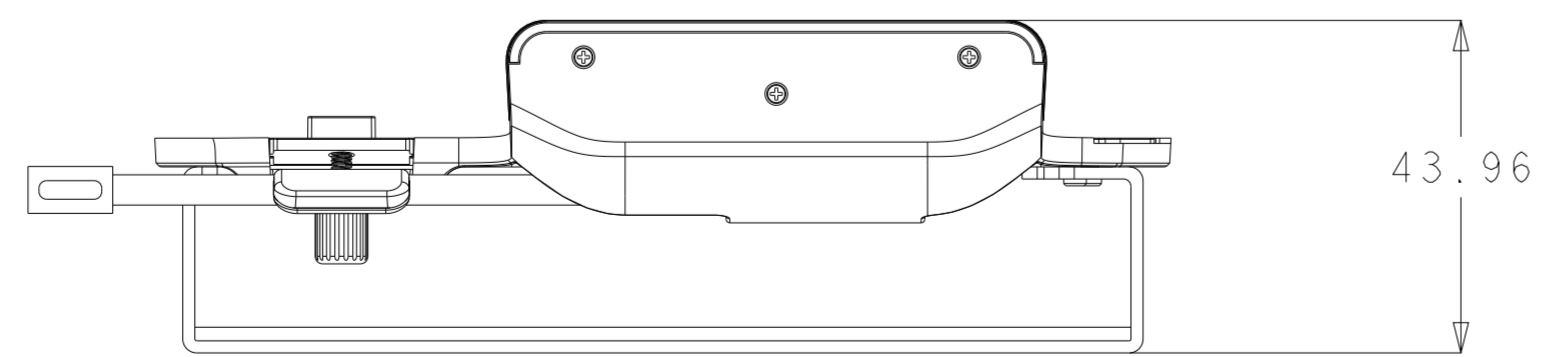

TITLE: Four Unit Device Charger

0-54° FOR MI00 TILT ANGLE MAX TO MIN

0-54° FOR MI00 TILT ANGLE MAX TO MIN

0-54° FOR M100 TILT ANGLE MAX TO MIN

BAND:  
INITIAL LENGTH MAX. = 900MM  
EXTEND LENGTH MAX. = 1440MM