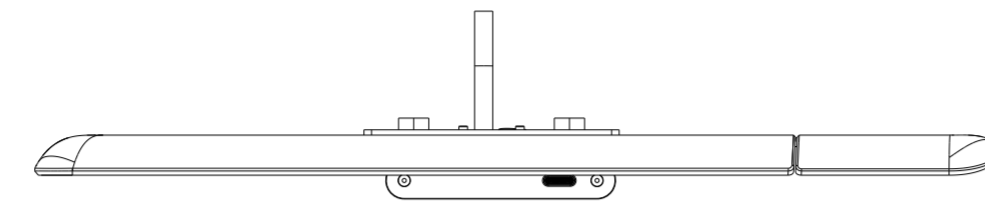

TITLE: Four Unit Device Charger

0-54° FOR MI00 TILT ANGLE MAX TO MIN

0-54° FOR MI00 TILT ANGLE MAX TO MIN

0-54° FOR M100 TILT ANGLE MAX TO MIN

BAND:  
INITIAL LENGTH MAX. = 900MM  
EXTEND LENGTH MAX. = 1440MM