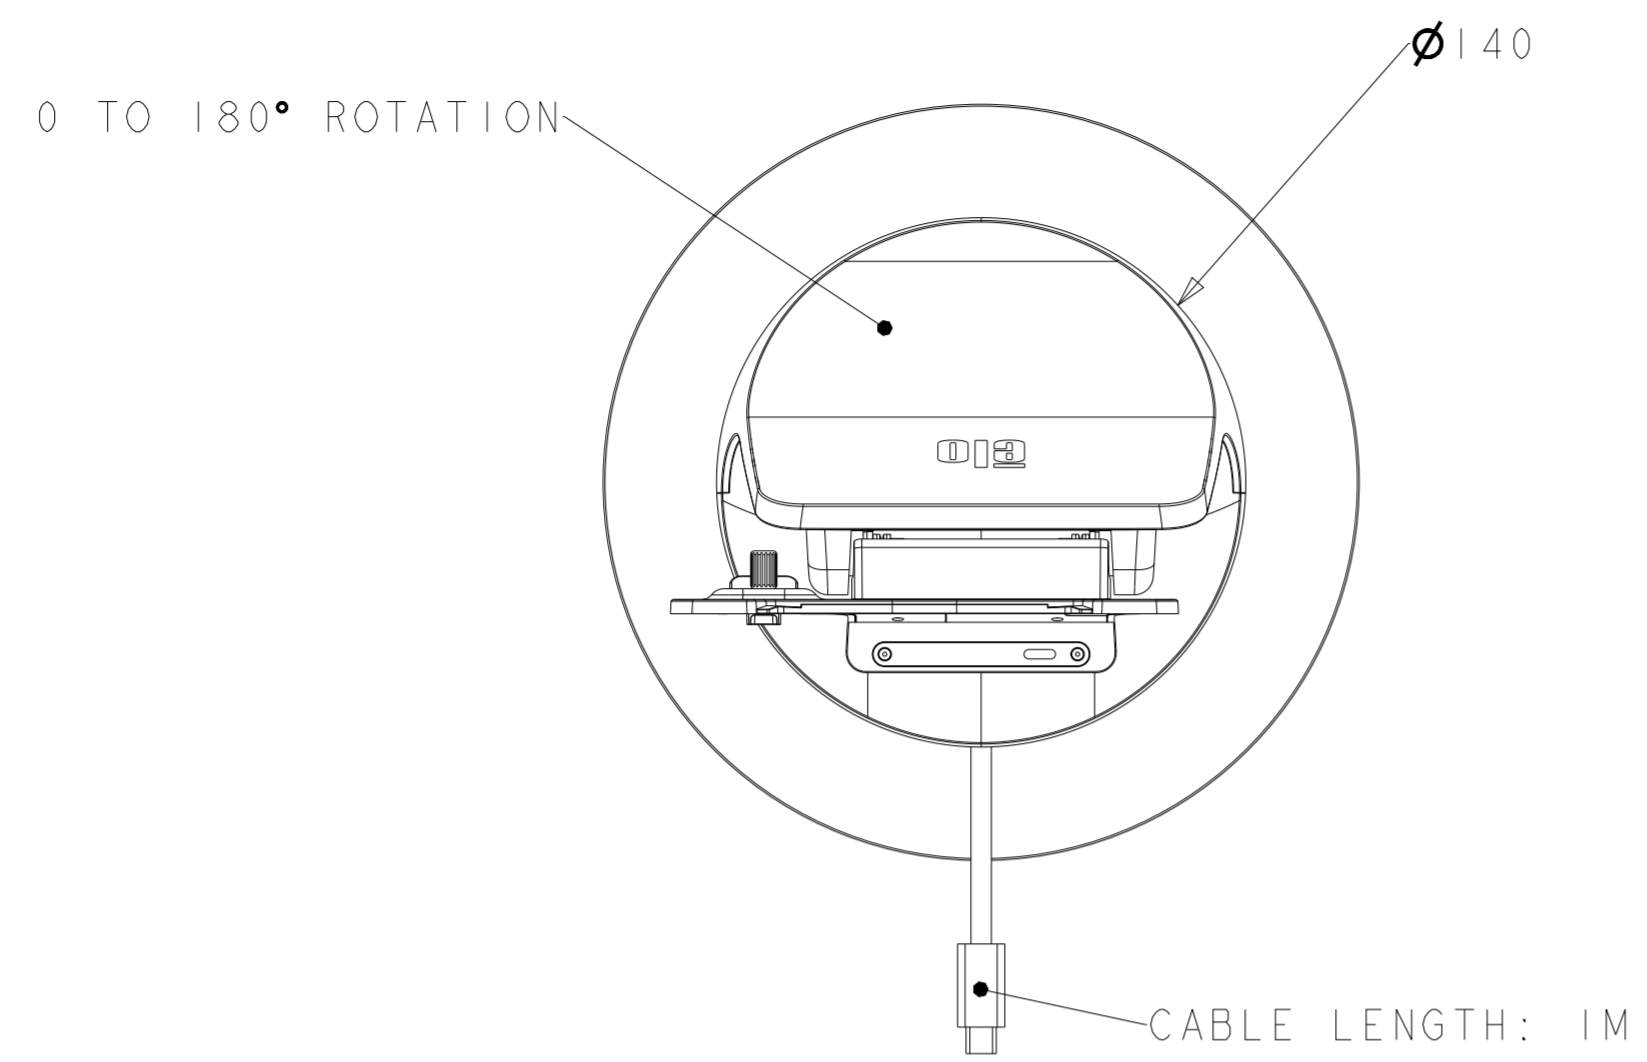

TITLE: Four Unit Device Charger

0-54° FOR MI00 TILT ANGLE MAX TO MIN

0-54° FOR MI00 TILT ANGLE MAX TO MIN

0-54° FOR M100 TILT ANGLE MAX TO MIN

BAND:  
INITIAL LENGTH MAX. = 900MM  
EXTEND LENGTH MAX. = 1440MM