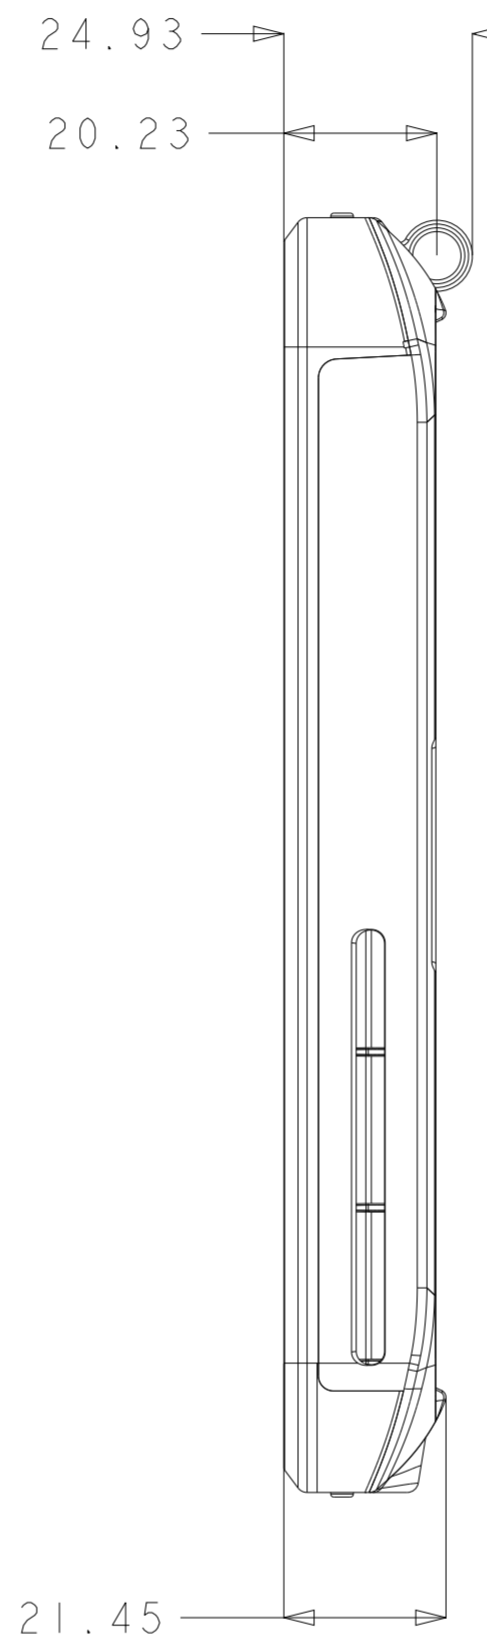

TITLE: Four Unit Device Charger

0-54° FOR MI00 TILT ANGLE MAX TO MIN

0-54° FOR MI00 TILT ANGLE MAX TO MIN

0-54° FOR M100 TILT ANGLE MAX TO MIN

BAND:  
INITIAL LENGTH MAX. = 900MM  
EXTEND LENGTH MAX. = 1440MM