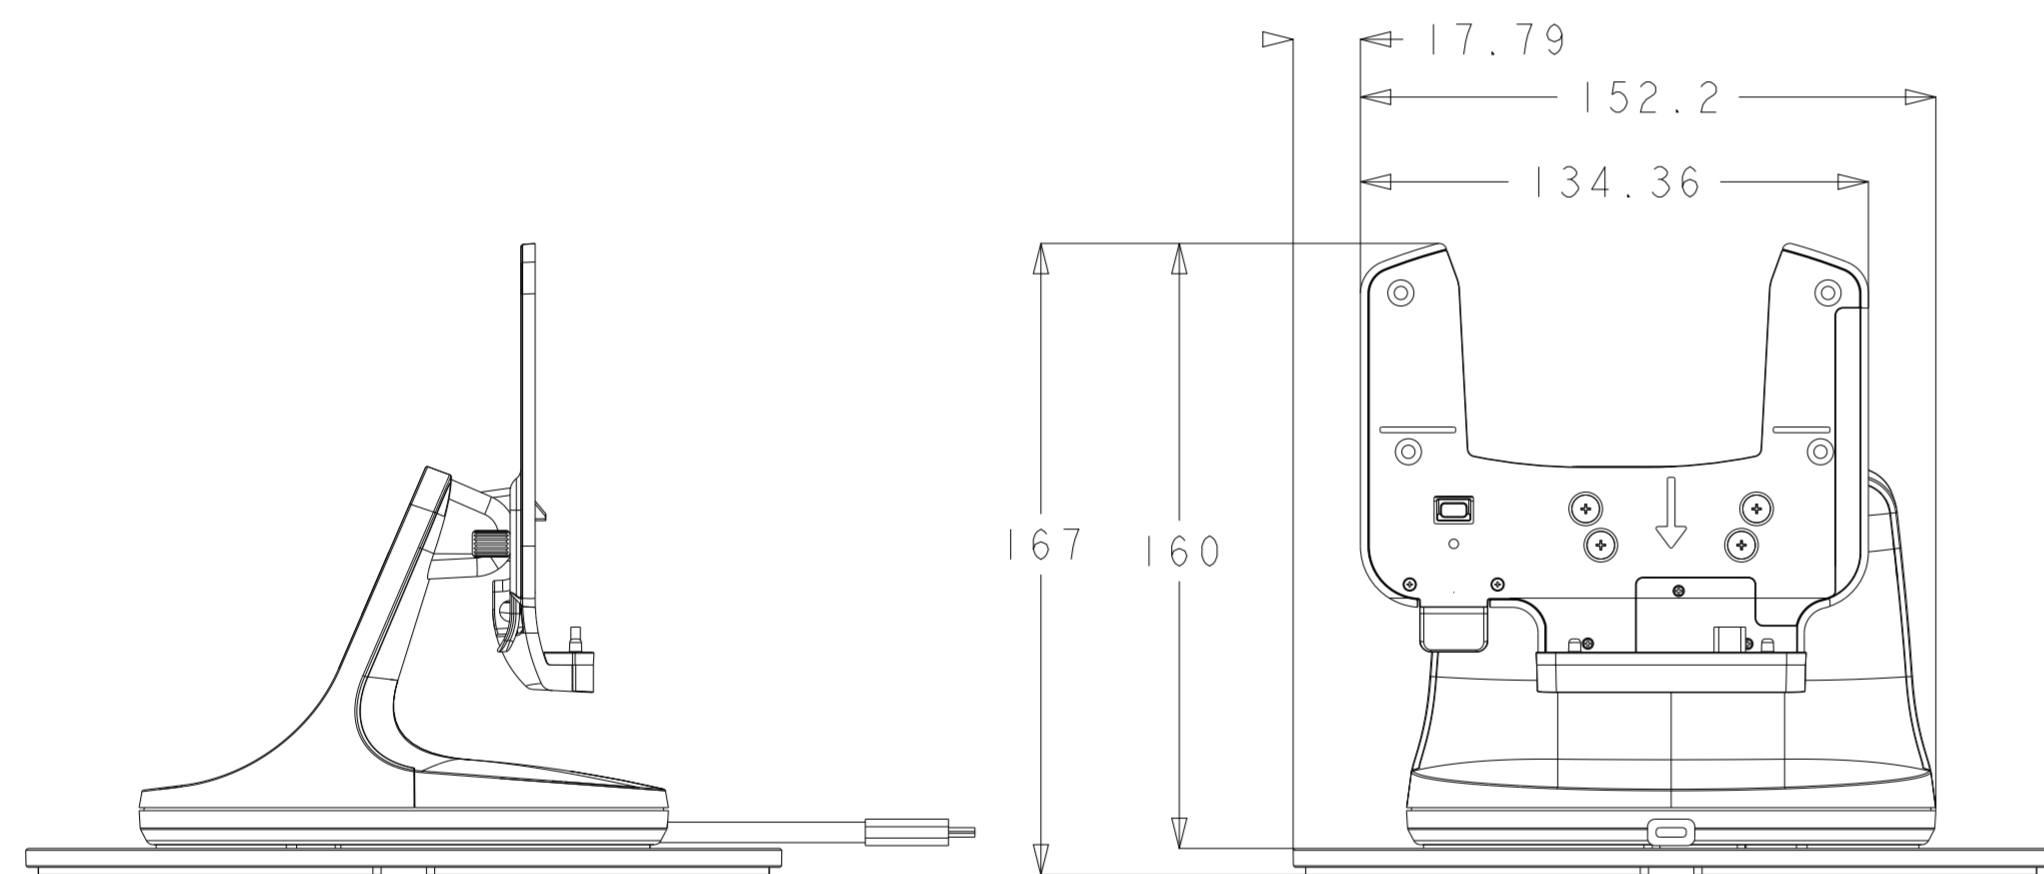

TITLE: Four Unit Device Charger

0-54° FOR MI00 TILT ANGLE MAX TO MIN

0-54° FOR MI00 TILT ANGLE MAX TO MIN

0-54° FOR M100 TILT ANGLE MAX TO MIN

BAND:  
INITIAL LENGTH MAX. = 900MM  
EXTEND LENGTH MAX. = 1440MM