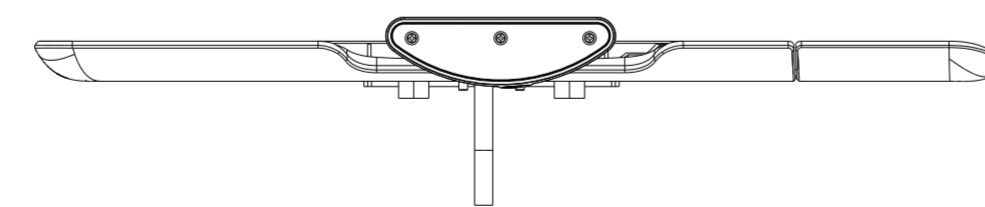

TITLE: Four Unit Device Charger

0-54° FOR MI00 TILT ANGLE MAX TO MIN

0-54° FOR MI00 TILT ANGLE MAX TO MIN

0-54° FOR M100 TILT ANGLE MAX TO MIN

BAND:  
INITIAL LENGTH MAX. = 900MM  
EXTEND LENGTH MAX. = 1440MM