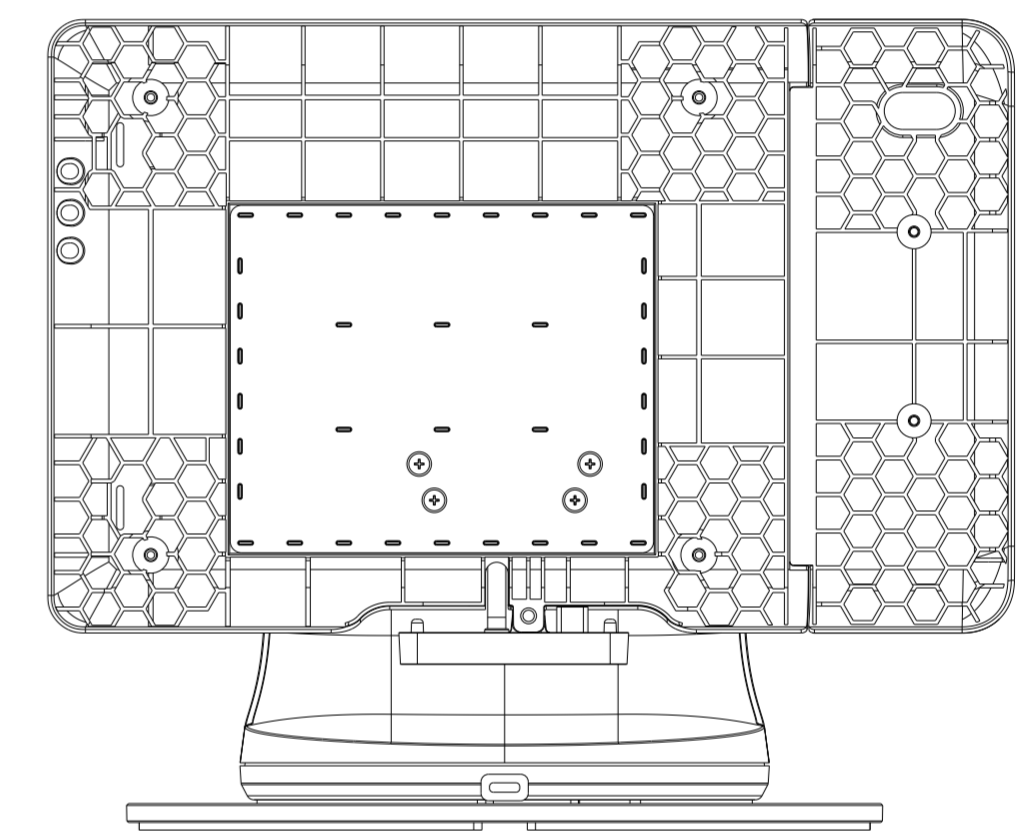

TITLE: Four Unit Device Charger

0-54° FOR MI00 TILT ANGLE MAX TO MIN

0-54° FOR MI00 TILT ANGLE MAX TO MIN

0-54° FOR M100 TILT ANGLE MAX TO MIN

BAND:  
INITIAL LENGTH MAX. = 900MM  
EXTEND LENGTH MAX. = 1440MM