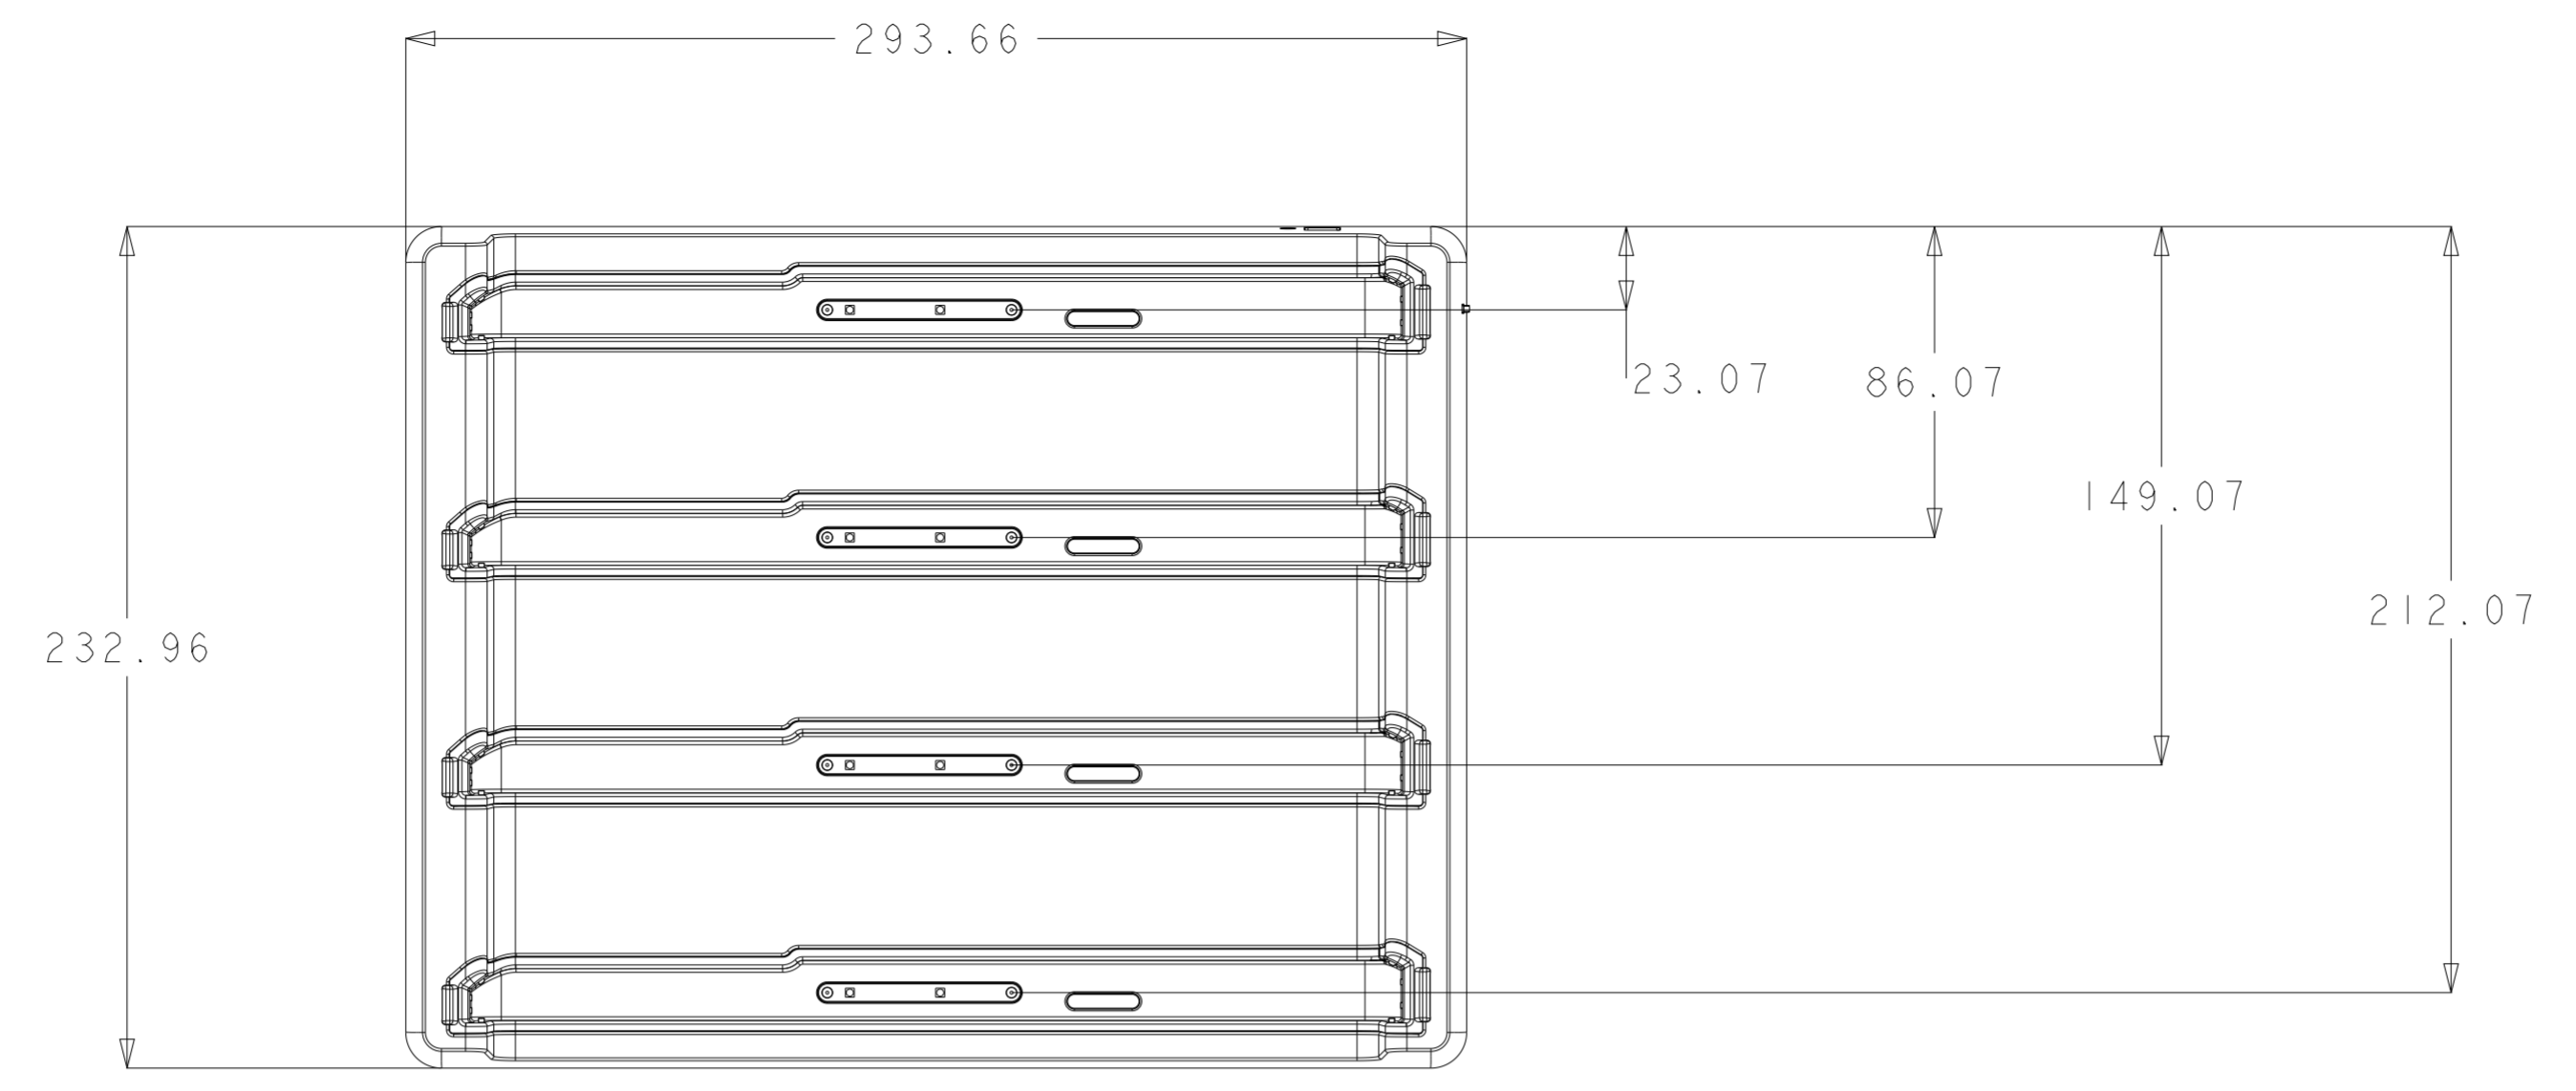

TITLE: Four Unit Device Charger

0-54° FOR MI00 TILT ANGLE MAX TO MIN

0-54° FOR MI00 TILT ANGLE MAX TO MIN

0-54° FOR M100 TILT ANGLE MAX TO MIN

BAND:  
INITIAL LENGTH MAX. = 900MM  
EXTEND LENGTH MAX. = 1440MM