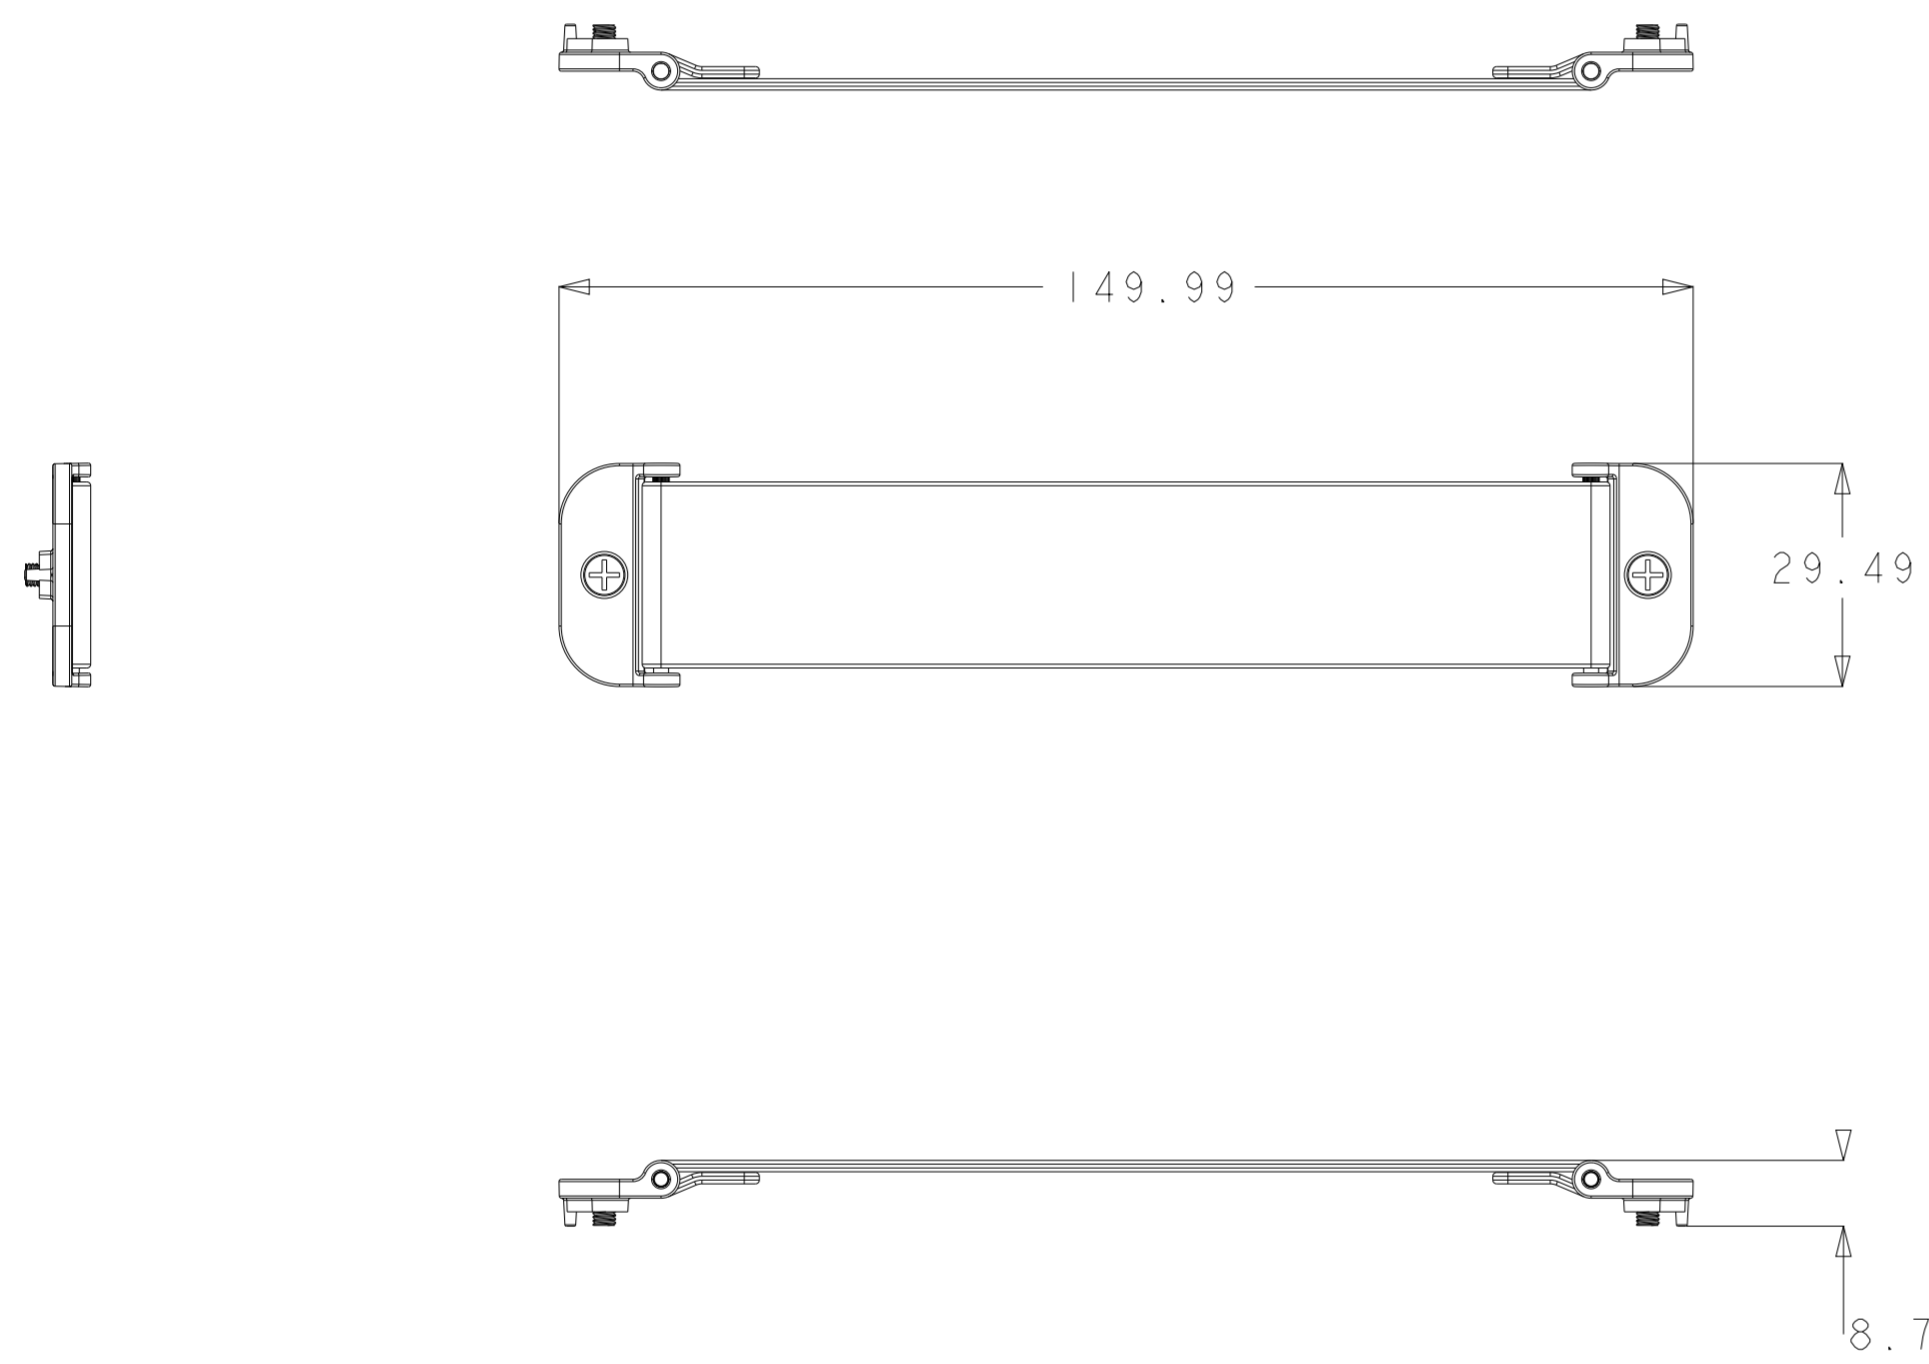

TITLE: Four Unit Device Charger

0-54° FOR MI00 TILT ANGLE MAX TO MIN

0-54° FOR MI00 TILT ANGLE MAX TO MIN

0-54° FOR M100 TILT ANGLE MAX TO MIN

BAND:  
INITIAL LENGTH MAX. = 900MM  
EXTEND LENGTH MAX. = 1440MM